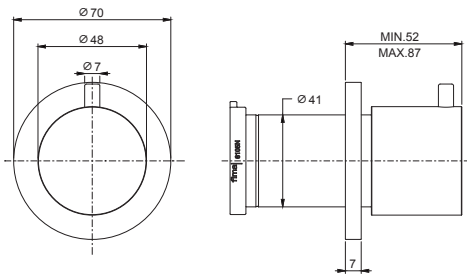

F3073N2

2 outlets diverter

- one inlet/two outlets

- built-in part to be ordered separately