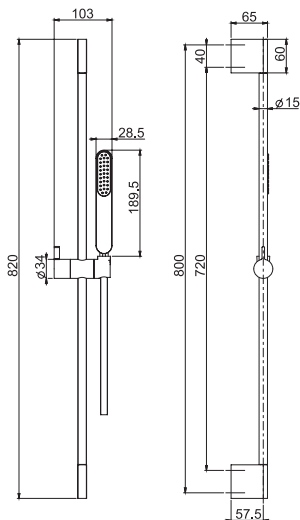

F2391

Brass sliding rail

- handshower with antilimestone nozzles
- chromalux flexible hose 1500 mm