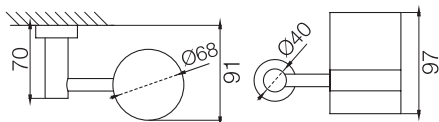

F6003/1

Glass holder with glass