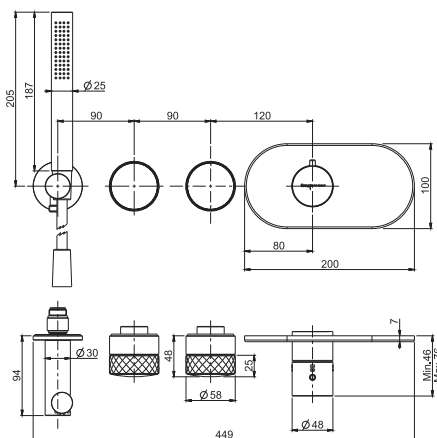

F5628X2

Built-in single lever bath/shower mixer with two outlets Texture Collection

- **COVER TO BE ORDERED SEPARATELY**
- 2 volume control valves
- shower holder with water connection
- handshower with antilimestone nozzles
- horizontal installation
- chromalux flexible hose 1500 mm
- **built-in part to be ordered separately**

Встроенный Термостатический Смеситель для душа/ванны на два потребителя Texture Collection

- **НАКЛАДКА ЗАКАЗЫВАЕТСЯ ОТДЕЛЬНО**
- 2 запорных вентиля
- держатель для душа с подводом воды
- Ручной душ с защитой от извести анти-кальк
- установка горизонтально
- Гибкий шланг хромалюкс 1500 мм
- **внутренняя часть заказывается отдельно**

	H COLLECTION	€
F5628X2H_ _	CR	1.049,80
F5628X2H_ _	CN - BS - NS	1.469,70
F5628X2H_ _	SN - CS	1.574,70
F5628X2H_ _	ZL - HL - OR	1.732,10
F5628X2H_ _	ZS - HS - OS	1.784,60
	V COLLECTION	€
F5628X2V_ _	CR	1.081,20
F5628X2V_ _	CN - BS - NS	1.513,60
F5628X2V_ _	SN - CS	1.621,80
F5628X2V_ _	ZL - HL - OR	1.783,90
F5628X2V_ _	ZS - HS - OS	1.837,90
	X COLLECTION	€
F5628X2X_ _	CR	1.115,90
F5628X2X_ _	CN - BS - NS	1.562,30
F5628X2X_ _	SN - CS	1.674,00
F5628X2X_ _	ZL - HL - OR	1.841,20
F5628X2X_ _	ZS - HS - OS	1.897,00

SPARE PARTS - Запасные детали

F2042AF	F2471
€ 27,40	€ 190,40

Required item to be ordered separately		Данная позиция обязательно заказывается отдельно							
	CHROME ХРОМ		BRUSHED NICKEL БРАШИРОВАННОЕ НИКЕЛЬ		BLACK CHROME ХРОМ ЧЕРНЫЙ		BRUSHED BLACK CHROME БРАШИРОВАННОЕ ЧЕРНЫЙ		WHITE MATT БЕЛЫЙ МАТОВЫЙ
C21N	67,50	C29N	101,30	C210N	94,60	C211N	101,30	C22N	94,60
	BLACK MATT ЧЕРНЫЙ МАТОВЫЙ		CHAMPAGNE ШАМПАГНЬ		BRUSHED CHAMPAGNE БРАШИРОВАННЫЙ ШАМПАГНЬ		GOLD ЗОЛОТО		BRUSHED GOLD БРАШИРОВАННОЕ ЗОЛОТО
C23N	94,60	C216N	114,80	C218N	114,80	C26N	111,40	C28N	114,80
	BRONZE БРОНЗОВЫЙ		BRUSHED BRONZE БРАШИРОВАННЫЙ БРОНЗОВЫЙ		WHITE MARBLE БЕЛЫЙ МРАМОР		BLACK MARBLE ЧЕРНЫЙ МРАМОР		
C215N	111,40	C217N	114,80	C24N	250,70	C25N	250,70		

Required item to be ordered separately		Данная позиция обязательно заказывается отдельно	
Built-in part	внутренняя часть	THERMOSTATIC VERSION ТЕРМОСТАТ	€
		F2462/1	1.116,20
		MECHANICAL VERSION МЕХАНИЧЕСКОЕ УПРАВЛЕНИЕ	€
		F2462/1M	1.116,20