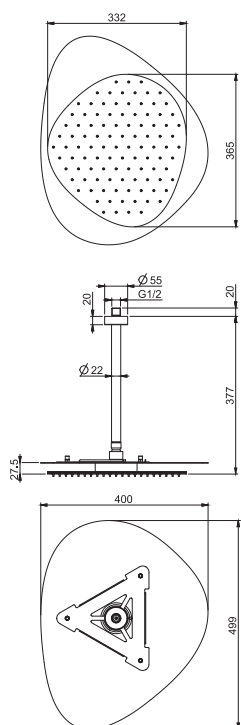

Потолочный душ из нержавеющей стали Cloud

- анти-кальк диффузоры
- Держатель для потолочного монтажа 300мм 1/2"
- СВЕТ подсветка белый-красный
- Электронный блок 100 - 240V AC 50/60 Hz 2.0A
- указанные покрытия относятся к верхней пластине

€

F2652_ _	BS	3.411,20