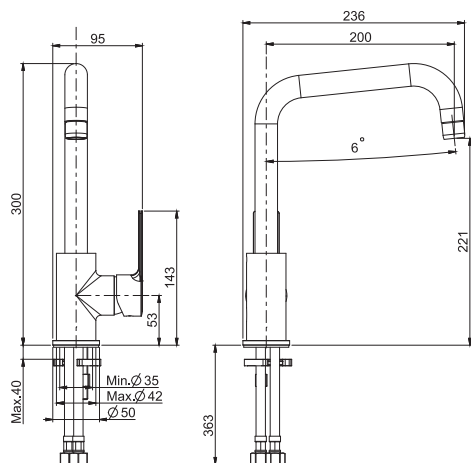

F3137/1

Kitchen mixer Mast

- swivel spout
- n. 2 flexible hoses