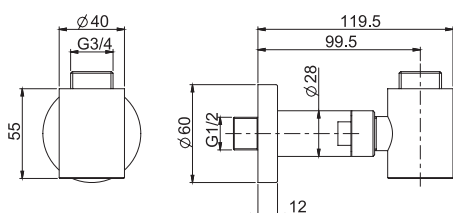

F2123

Column built-in water connection

Подвод воды встроенный

€

F2123_ _	CR	138,70
F2123_ _	CN - BS - NS	194,10
F2123_ _	SN - CS	208,00
F2123_ _	HL - ZL - OR	228,80
F2123_ _	HS - ZS - OS	235,70