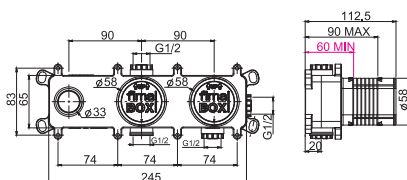

F3989WX3QP256

2 outlets thermostatic shower set

1. Built-in part F3400W included
2. ABS showerhead Ø 250 mm
   - anti-limestone nozzles
   - wall mounted bracket mm 350 - 1/2"

Thermostatic bath and shower mixer for concealed installation 2 outlet with shower set

- less protrusive installation 60 mm
- handshower with antilimestone nozzles
- 2 outlets diverter
- shower holder with water connection
- chromalux flexible hose 1500 mm

Душевые комплекты на 2 источника

1. внутренняя часть F3400W
2. Верхний душ хромированный Ø 250 мм
3. анти-кальк диффузоры
   - Держатель для монтажа на стену 350 мм-1/2"

1. Встроенный термостатический смеситель для душа 2 источника с душевым комплектом
2. уменьшенная глубина встраивания 60 мм
   - Ручной душ с защитой от извести анти-кальк
   - переключатель на 2 источника
   - держатель для душа с подводом воды
   - Гибкий шланг хромалюкс 1500 мм

€

F3989WX3QP256_ **CR** 1.283,10

7,4 kg

28 x 42 x 21 cm