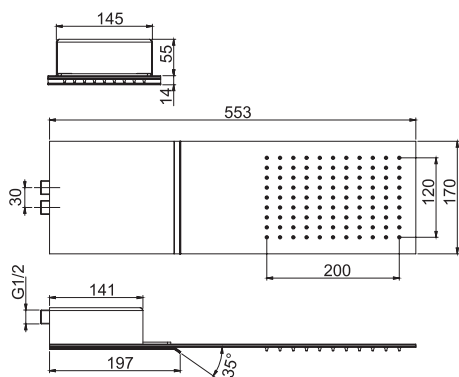

F2346

Wall mounted stainless steel showerhead

- cascade flow
- rain jet

Верхний душ для настенного монтажа из нержавеющей стали

- каскадная струя
- ливневая струя

€

F2346_ _	CR	1.220,50