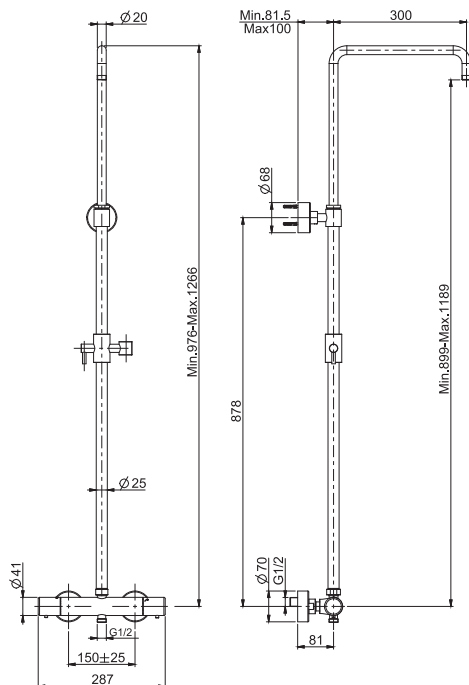

F4285S

Exposed thermostatic shower mixer with shower column

- adjustable height column
- n. 2 eccentric couplings 1/2"
- water saving 50%
- diverting handle
- **metal handles**
- COLD BODY