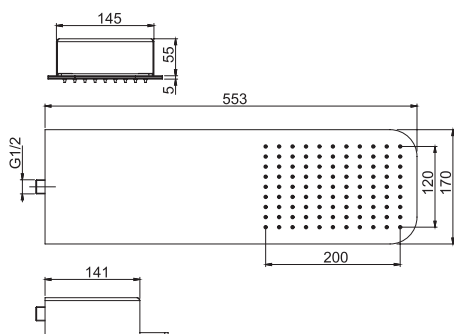

F2628

Wall mounted stainless steel showerhead

- rain jet

Верхний душ для настенного монтажа из нержавеющей стали

- ливневая струя

€

F2628_ _	CR	1.152,40