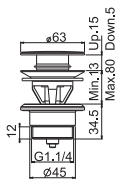

- exposed part only
- spout 210 mm
- on/off water flow push button
- mechanical mixing handle
- flow regulating knob
- 1"1/4 brass click clack waste
- **built-in part to be ordered separately**

**Смеситель для раковины для настенного монтажа с кнопкой on/off**