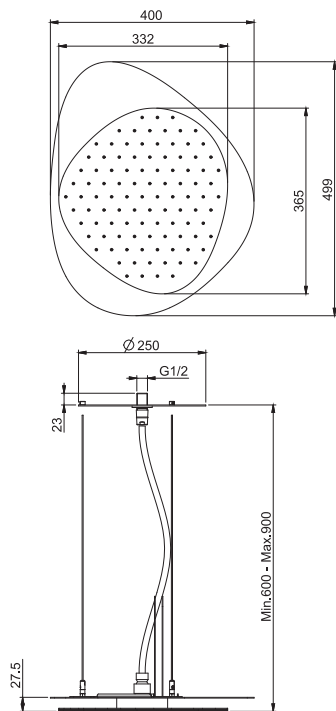

F2651C - F2651B

Ceiling mounted stainless steel showerhead Cloud

- stainless steel cables
- anti-limestone nozzles
- the white finish refer to the upper plate only

Потолочный душ из нержавеющей стали Cloud

- стальной кабель
- анти-кальк диффузоры
- указанные покрытия относятся к верхней пластине

€

F2651C_ _	CR	2.655,90
F2651B_ _	BS - NS	3.718,30