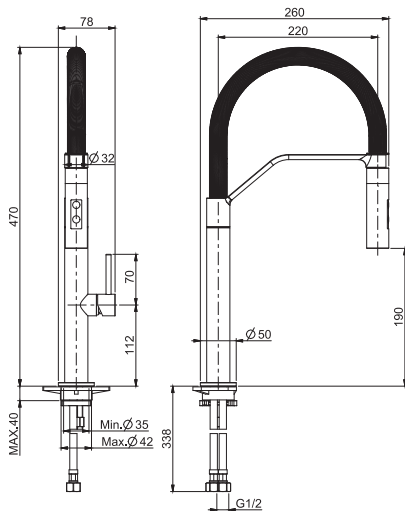

F7047/1

Kitchen mixer Flexi

- n. 2 flexible hoses
- swivel spout
- ABS extractable handshower
- black spring