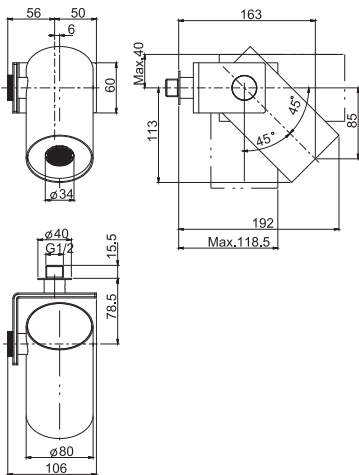

F5920

O3 showerhead

- inside holder version
- 1 laminar jet
- 10 l/min minimum consumption
- rotation 90°
- stainless steel