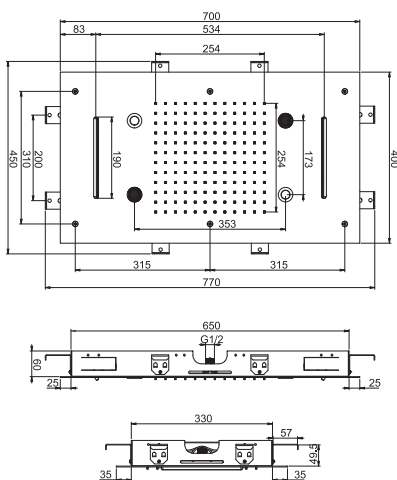

F2904

Harmonia Ceiling mounted stainless steel showerhead with LED for chromotherapy

- 700x400 mm
- chromotherapy control with remote control
- anti-limestone nozzles
- 2 cascade flows
- audio bluetooth connection/ playlist selection
- control unit F2801 included
- rain jet
- 8 colors RGB LED Lights for chromotherapy

Потолочный душ из нержавеющей стали Harmonia с LED подсветкой для хромотерапии

- 700x400 мм
- контроль хромотерапии с помощью пульта
- анти-кальк диффузоры
- 2 каскада
- совмещение аудио/bluetooth (выбор музыки)
- Блок контроля F2801
- ливневая струя
- LED подсветка для хромотерапии, доступны 8 цветов

€

F2904_ _	CR	5.740,10
F2904_ _	CN - BS - NS	8.036,20
F2904_ _	SN - CS	8.610,20
F2904_ _	HL - ZL - OR	9.471,30
F2904_ _	HS - ZS - OS	9.758,20

1. **POWER SUPPLY**
   БЛОК ПИТАНИЯ
2. **ELECTRONIC CONTROL UNIT**
   ЦЕНТРАЛЬНЫЙ БЛОК
3. **NOT CONNECT (PROVIDED FOR FUTURE EXPANSIONS)**
   НЕ СОЕДИНЯТЬ
   (ПРЕДНАЗНАЧЕННО ДЛЯ ПОСЛЕДУЮЩЕГО РАЗЪЕМА)
4. **CONNECTION TO ANOTHER HARMONIA SHOWERHEAD**
   СОЕДИНЕНИЕ К ДРУГОМУ
   ВЕРХНЕМУ ДУШУ HARMONIA
5. **REMOTE CONTROL**
   ПУЛЬТ УПРАВЛЕНИЯ
6. **PLUG (NOT SUPPLIED)**
   ВИЛКА (НЕ ПОСТАВЛЯЕТСЯ)