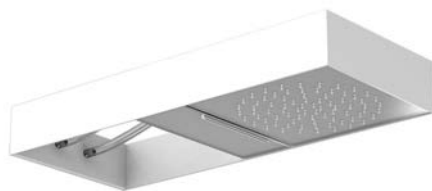

Верхний душ Moove настенного монтажа в белой матовой раме

- Панель из нержавеющей стали окрашенной в белый
- передвигжной модуль подачи воды
- выдвигной модуль подачи воды
- ливневая струя
- каскадная струя
- система лёгкой очистки
- различные варианты покрытий относятся к модулю подачи воды