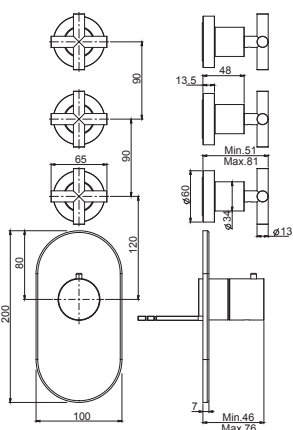

F5333X3

Thermostatic built-in shower mixer Maxima

- 3 volume control valves
- safety stop handle 38°
- exposed part only
- horizontal or vertical installation
- **built-in part to be ordered separately**