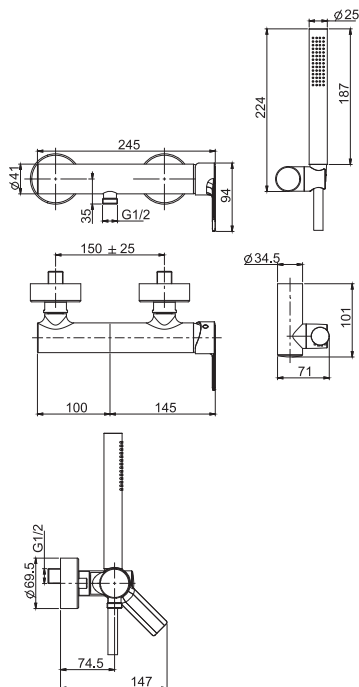

F3135

Exposed shower mixer with shower set

- n. 2 eccentric couplings 1/2"
- handshower with antilimestone nozzles
- chromalux flexible hose 1500 mm
- shower holder