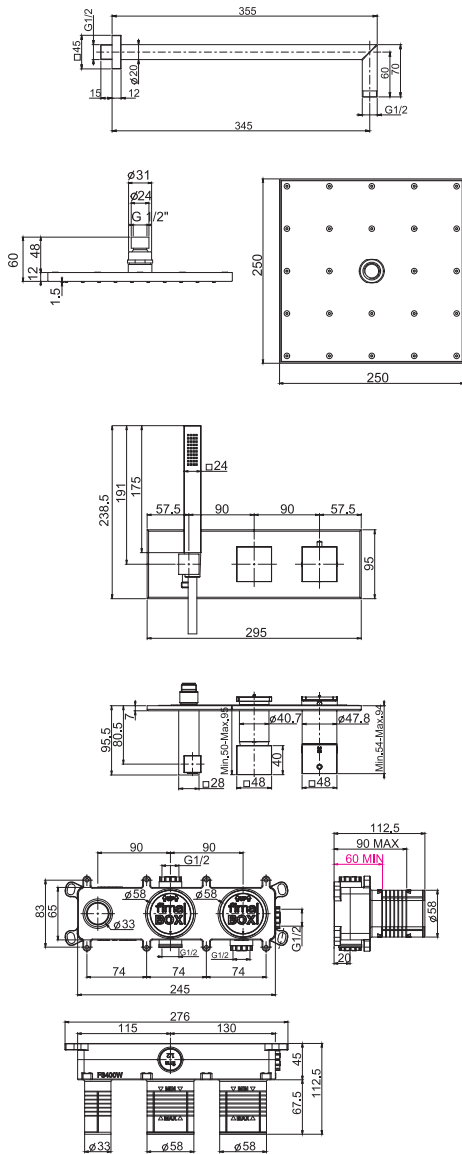

F3989WX3Q256

2 outlets thermostatic shower set

1. Brass showerhead 250x250 mm
2. anti-limestone nozzles
   - wall mounted bracket mm 350 - 1/2"

Thermostatic bath and shower mixer for concealed installation 2 outlet with shower set

- less protrusive installation 60 mm
- handshower with antilimestone nozzles
- 2 outlets diverter
- shower holder with water connection
- chromalux flexible hose 1500 mm

Built-in part F3400W included

Душевые комплекты на 2 источника

1. Верхний душ из латуни 250x250 мм
2. анти-кальк диффузоры
   - Держатель для монтажа на стену 350 мм-1/2"

Встроенный термостатический смеситель для душа 2 источника с душевым комплектом

- уменьшенная глубина встраивания 60 мм
- Ручной душ с защитой от извести анти-кальк
- переключатель на 2 источника
- держатель для душа с подводом воды
- Гибкий шланг хромолюкс 1500 мм

внутренняя часть F3400W

€

F3989WX3Q256_ CR	1.461,00
F3989WX3Q256_ CN - BS - NS	2.045,40
F3989WX3Q256_ SN - CS	2.191,50
F3989WX3Q256_ HL - ZL - OR	2.410,60
F3989WX3Q256_ HS - ZS - OS	2.483,70

7,4 kg

28 x 42 x 21 cm