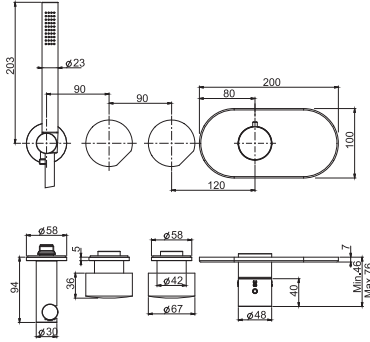

F3178X2

Built-in single lever bath/shower mixer with two outlets

• HANDLES SOLD SEPARATELY

- 2 volume control valves
- shower holder with water connection
- handshower with antilimestone nozzles
- chromalux flexible hose 1500 mm
- **built-in part to be ordered separately**

TO COMPLETE THIS PRODUCT PLEASE ORDER NR. 2 HANDLES S2