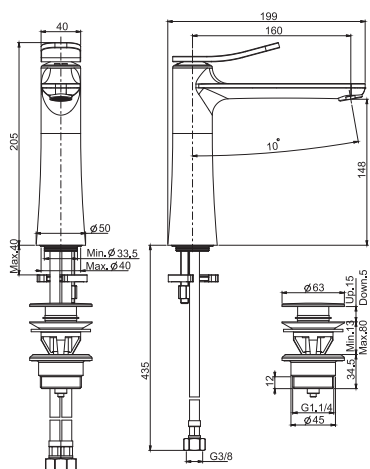

F3801L

Sleeve basin mixer

- n. 2 flexible hoses
- maximum flow rate at 3 bar: 5 l/m
- 1"1/4 brass click clack waste
- **this product is available without waste (see page 18)**