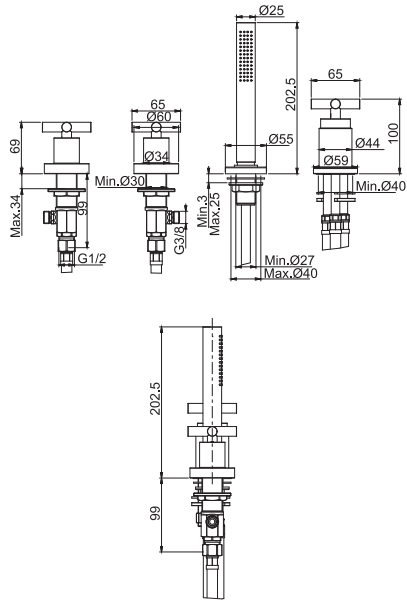

F5314/2

Deck mounted bath tap

- 1500 mm nylon flexible hose
- shower holder
- handshower with antilimestone nozzles
- diverter