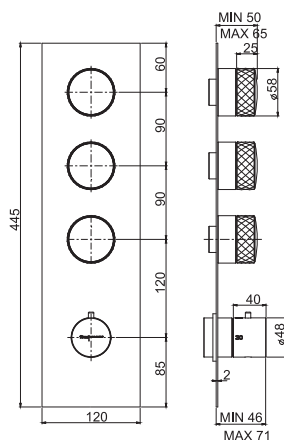

F5603X3

Thermostatic built-in shower mixer Texture Collection - Spillo Tech

- 3 volume control valves
- exposed part only
- safety stop handle 38°
- horizontal or vertical installation
- **COVER TO BE ORDERED SEPARATELY**
- **built-in part to be ordered separately**

Встроенный термостатический смеситель Texture Collection - Spillo Tech

- 3 клапана контроля
- только внешняя часть
- ручки с защитой от обжигания
- установка вертикально и горизонтально
- **НАКЛАДКА ЗАКАЗЫВАЕТСЯ ОТДЕЛЬНО**
- **внутренняя часть заказывается отдельно**

	G COLLECTION	€
F5603X3G_ _	CR	853,90
F5603X3G_ _	CN - BS - NS	1.195,40
F5603X3G_ _	SN - CS	1.280,80
F5603X3G_ _	ZL - HL - OR	1.408,80
F5603X3G_ _	ZS - HS - OS	1.451,50
	H COLLECTION	€
F5603X3H_ _	CR	875,30
F5603X3H_ _	CN - BS - NS	1.225,50
F5603X3H_ _	SN - CS	1.313,00
F5603X3H_ _	ZL - HL - OR	1.444,30
F5603X3H_ _	ZS - HS - OS	1.488,00
	V COLLECTION	€
F5603X3V_ _	CR	922,30
F5603X3V_ _	CN - BS - NS	1.291,20
F5603X3V_ _	SN - CS	1.383,50
F5603X3V_ _	ZL - HL - OR	1.521,80
F5603X3V_ _	ZS - HS - OS	1.567,90
	X COLLECTION	€
F5603X3X_ _	CR	974,40
F5603X3X_ _	CN - BS - NS	1.364,30
F5603X3X_ _	SN - CS	1.461,70
F5603X3X_ _	ZL - HL - OR	1.607,80
F5603X3X_ _	ZS - HS - OS	1.656,60

Required item to be ordered separately		Данная позиция обязательно заказывается отдельно							
CHROME ХРОМ	C31N 101,30	BRUSHED NICKEL БРАШИРОВАННОЕ НИКЕЛЬ	C39N 152,00	BLACK CHROME ХРОМ ЧЕРНЫЙ	C310N 141,70	BRUSHED BLACK CHROME БРАШИРОВАННОЕ ЧЕРНЫЙ	C311N 152,00	WHITE MATT БЕЛЫЙ МАТОВЫЙ	C32N 141,70
BLACK MATT ЧЕРНЫЙ МАТОВЫЙ	C33N 141,70	CHAMPAGNE ШАМПАНЬ	C316N 167,10	BRUSHED CHAMPAGNE БРАШИРОВАННЫЙ ШАМПАНЬ	C318N 172,20	GOLD ЗОЛОТО	C36N 167,10	BRUSHED GOLD БРАШИРОВАННОЕ ЗОЛОТО	C38N 172,20
BRONZE БРОНЗОВЫЙ	C315N 167,10	BRUSHED BRONZE БРАШИРОВАННЫЙ БРОНЗОВЫЙ	C317N 172,20	WHITE MARBLE БЕЛЫЙ МРАМОР	C34N 376,10	BLACK MARBLE ЧЕРНЫЙ МРАМОР	C35N 376,10		

Required item to be ordered separately		Данная позиция обязательно заказывается отдельно	
Built-in part		внутренняя часть	
		THERMOSTATIC VERSION ТЕРМОСТАТ	€
		F2463	1.019,00
		MECHANICAL VERSION МЕХАНИЧЕСКОЕ УПРАВЛЕНИЕ	€
		F2463M	1.019,00