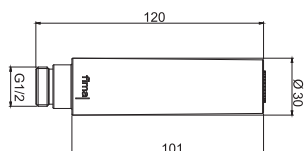

F1964

Stainless steel handshower

- rain jet