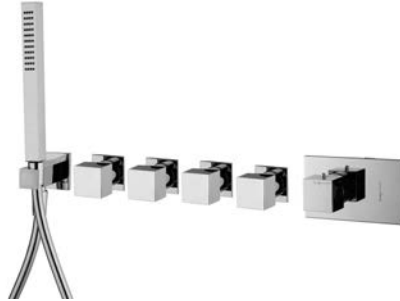

Встроенный Термостатический Смеситель для душа/ванны на четырепотребителя

- 4 клапана контроля
- держатель для душа с подводом воды
- Ручной душ с защитой от извести анти-кальк
- установка горизонтально
- Гибкий шланг хромалюкс 1500 мм
- **внутренняя часть заказывается отдельно**