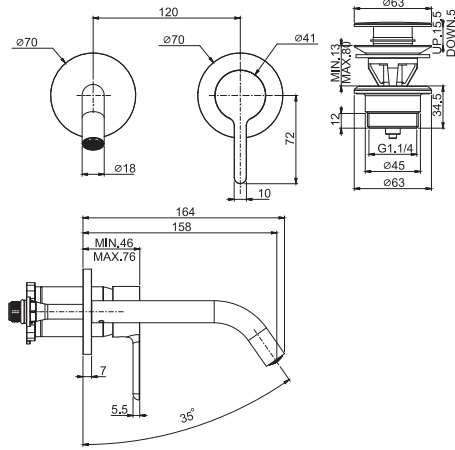

F3121WX8

Wall mounted wash basin mixer

- exposed part only
- maximum flow rate at 3 bar: 5 l/m
- spout 150 mm
- 1"1/4 brass click clack waste
- metal plates
- **built-in part to be ordered separately**