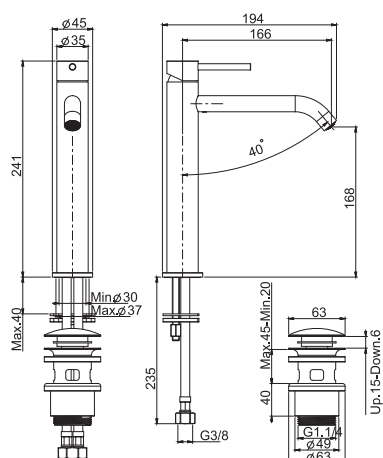

F3071L

Sleeve basin mixer XS

- spout 166 mm
- n. 2 flexible hoses
- 1"1/4 stainless steel click clack pop-up waste