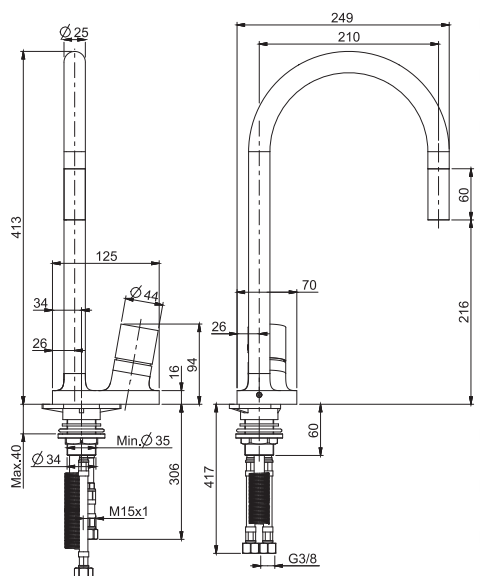

F7028

Kitchen mixer Fluid

- n. 2 flexible hoses
- 2 jets brass extractable handshower with spring
- flexible nylon 1200 mm
- swivel spout