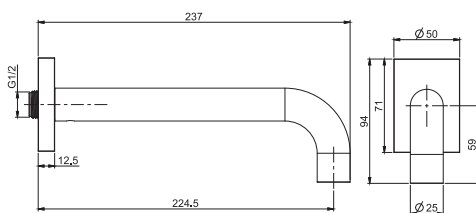

F5976

Wall mounted bath spout

- spout 225 mm
- 1/2" thread

Излив для настенного монтажа к борту ванны

- Излив 225 мм
- резьба 1/2