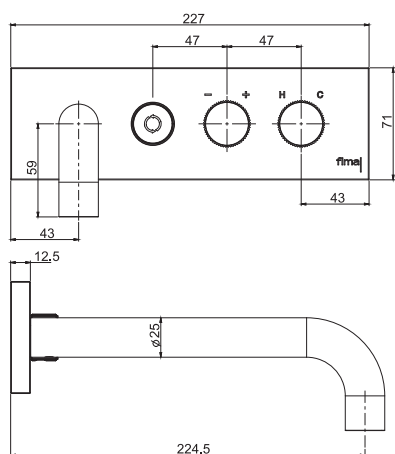

F5969X2/1

bath and shower mixer for concealed installation with 2 outlets diverter and bath spout

- exposed part only
- mechanical mixing handle
- handle for opening and adjusting the flow
- push-button diverter
- **built-in part to be ordered separately**