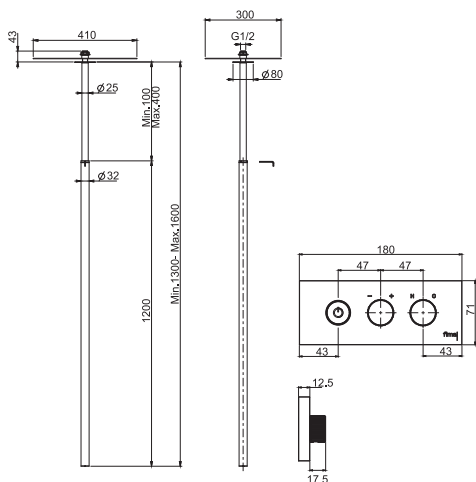

- exposed part only
- minimum spout length 1300 mm
- maximum spout length 1600 mm
- on/off water flow push button
- mechanical mixing handle
- flow regulating knob
- this product is without pop-up waste
- **built-in part to be ordered separately**