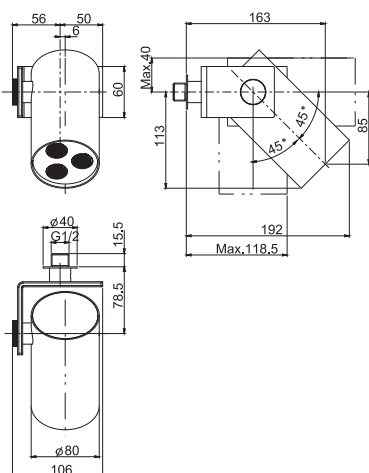

F5918

O3 showerhead

- inside holder version
- 3 rain jets
- 10 l/min minimum consumption
- rotation 90°
- stainless steel