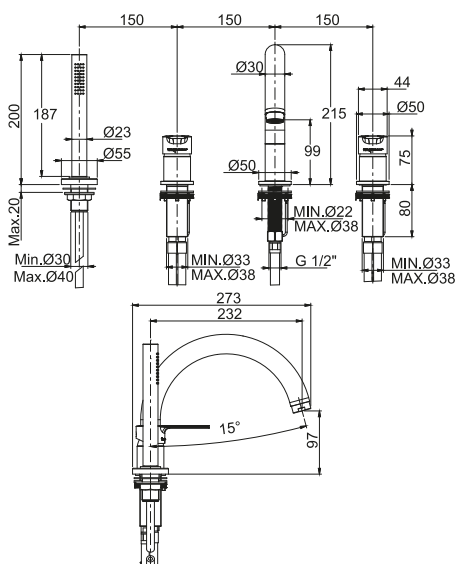

Смеситель к борту ванны

- двойной смеситель
- держатель для душа
- Ручной душ с защитой от извести анти-кальк
- Гибкая подводка нейлоновая 1500 мм

		€
F3144N_ _	CR	1.136,20
F3144N_ _	CN - BS - NS	1.590,60
F3144N_ _	SN - CS	1.704,30
F3144N_ _	OR	1.874,70
F3144N_ _	OS	1.931,50

SPARE PARTS - Запасные детали

F2036V € 51,80	F2636 € 14,70