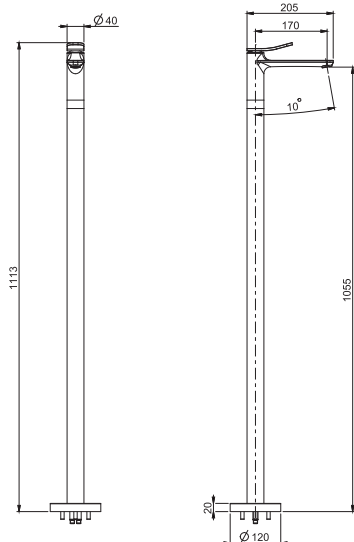

F3801/PN

Floor mounted basin mixer

- height floor/aerator 1055 mm
- maximum flow rate at 3 bar: 5 l/m
- **built-in part to be ordered separately**