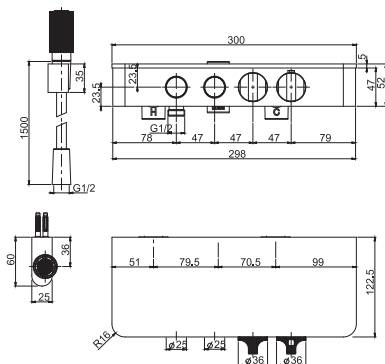

- 1 outlet hand shower
- 1 outlet shower head
- base in satin glass
- shelf base in white satin glass except for black version only which comes in black satin glass
- F5928 hand shower with wall shower holder
- chromalux flexible hose 1500 mm
- thermostatic knob
- flow regulating knob
- 2 on/off water flow push buttons
- **built-in part to be ordered separately**