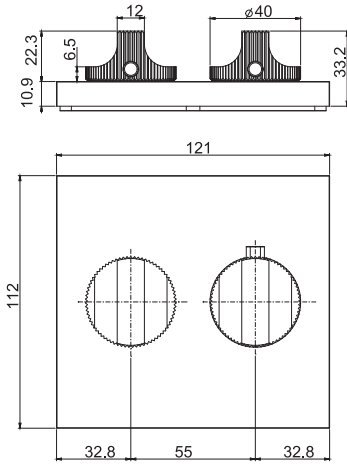

F5921

Concealed thermostatic mixer Switch

- exposed part only
- thermostatic knob
- flow regulating knob
- **on/off water flow button to be ordered separately**
- **built-in part to be ordered separately**