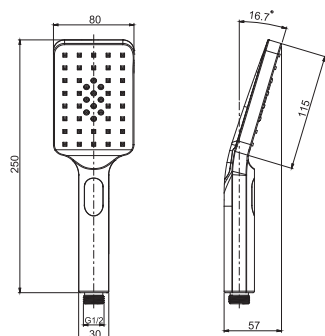

F2491

ABS anti-limestone handshower

- anti-limestone nozzles
- 3 jets