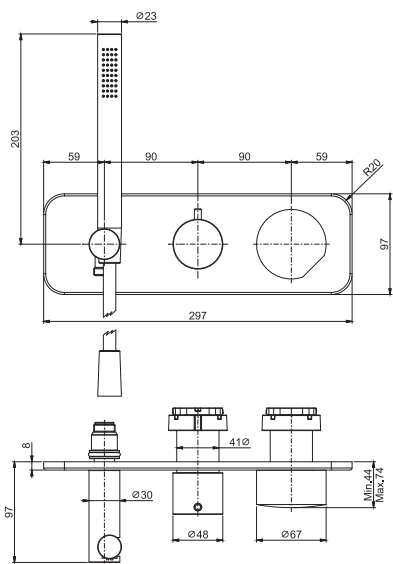

F3169WX2

Single lever bath and shower mixer for concealed installation 2 outlets with shower set

- **HANDLE SOLD SEPARATELY**
- exposed part only
- handshower with antilimestone nozzles
- shower holder with water connection
- chromalux flexible hose 1500 mm
- **built-in part to be ordered separately**

TO COMPLETE THIS PRODUCT PLEASE ORDER NR. 1 HANDLE S2

Встроенный смеситель для душа 2 источника с душевым комплектом

• **РУЧКИ ПРОДАЮТСЯ ОТДЕЛЬНО**

- только внешняя часть
- Ручной душ с защитой от известки анти-кальк
- держатель для душа с подводом воды
- Гибкий шланг хромалюкс 1500 мм
- **внутренняя часть заказывается отдельно**

ЧТОБЫ УКОМПЛЕКТОВАТЬ ЭТО ИЗДЕЛИЕ ЗАКАЖИТЕ 1 РУЧКУ S2

		€
F3169WX2_ _	CR	565,10
F3169WX2_ _	CN - BS - NS	791,10
F3169WX2_ _	SN - CS	847,60
F3169WX2_ _	HL - ZL - OR	932,40
F3169WX2_ _	HS - ZS - OS	960,60

2,33 kg

19 x 38 x 9 cm

OTHER VERSIONS - ДРУГИЕ ВЕРСИИ

THERMOSTATS AVAILABLE IN THE FIMATHERM SECTION

ТЕРМОСТАТЫ, ДОСТУПНЫЕ В РАЗДЕЛЕ FIMATHERM

SPARE PARTS - Запасные детали

F2036
€ 51,80

F2937
€ 61,60

Required item to be ordered separately

Данная позиция обязательно заказывается отдельно

Handle S2

ручка S2

To choose the glass finish see page 73 .
Example:

S2V01 POLISHED GLASS AND METALLIC CHROME HANDLE

Для выбора покрытия стекла смотрите страницу 73 .

Например:
S2V01 РУЧКА ГЛЯНЦЕВОЕ СТЕКЛО МЕТАЛЛИЗИРОВАННЫЙ ХРОМ

S2VS01 SATIN GLASS AND METALLIC CHROME HANDLE

S2VS01 РУЧКА САТИНИРОВАННОЕ СТЕКЛО МЕТАЛЛИЗИРОВАННЫЙ ХРОМ

		€
S2_ _	CR	106,50
S2_ _	CN - BS - NS	149,10
S2_ _	SN - CS	159,80
S2_ _	ZL - OR - HL	175,70
S2_ _	ZS - OS - HS	181,00
S2_ _	CE - LS - LC	224,20
S2_ _	V_ _	225,60
S2_ _	VS_ _	232,20

Required item to be ordered separately

Данная позиция обязательно заказывается отдельно

Built-in part

внутренняя часть

F3400W	248,70