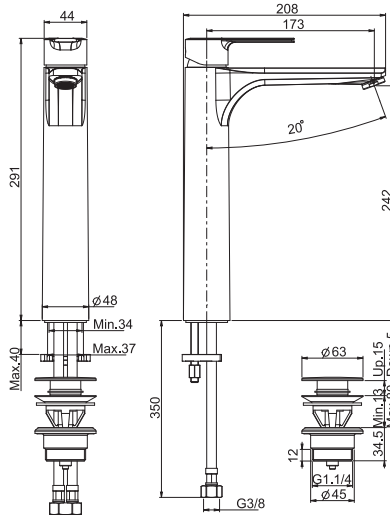

F3131/H

Sleeve basin mixer

- n. 2 flexible hoses
- maximum flow rate at 3 bar: 5 l/m
- 1"1/4 brass click clack waste
- **this product is available without waste (see page 18)**