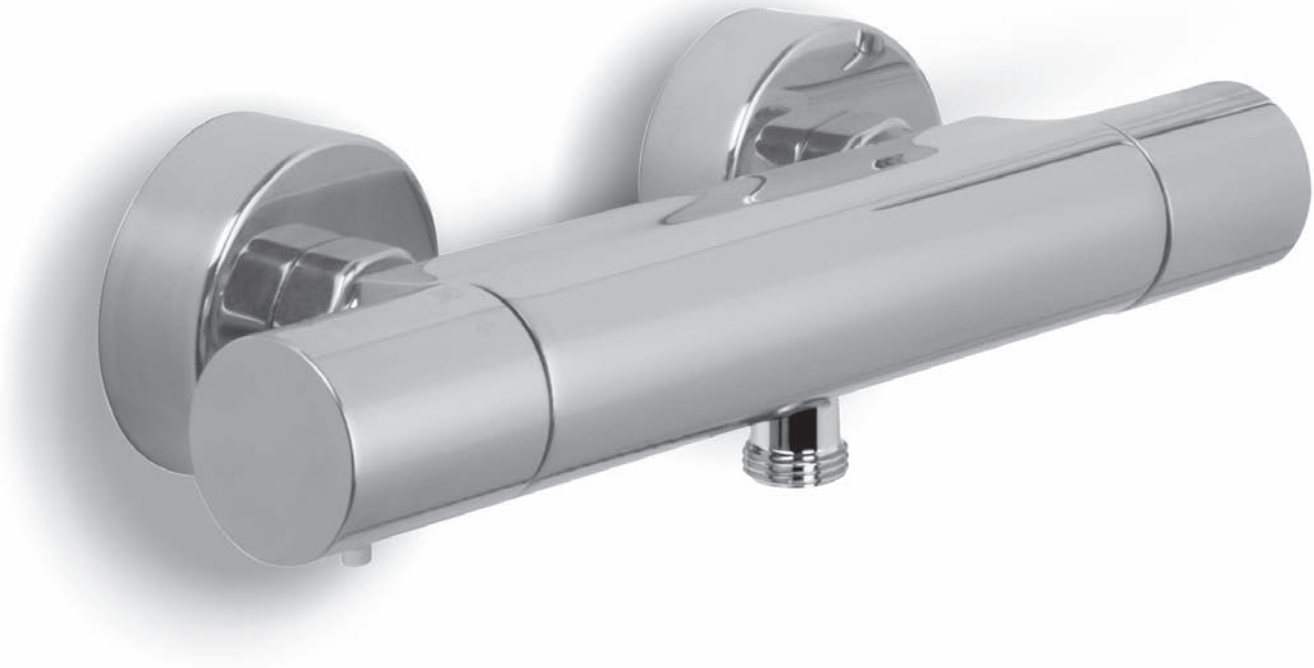

FIMATHERM

FIMALAB DESIGN