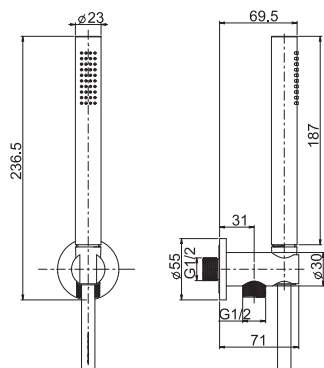

F2951/4

Exposed shower set

- shower holder with water connection
- stainless steel handshower
- stainless steel braided flexible hose 1500 mm

Душевой комплект

- держатель для душа с подводом воды
- ручной душ из высококачественной нержавеющей стали
- гибкий плетёный стальной шланг 1500 мм

€

F2951/4_ _	INOX	499,60

F2097

Sliding rail

- stainless steel braided flexible hose 1500 mm
- stainless steel handshower

душевая штанга

- гибкий плетёный стальной шланг 1500 мм
- ручной душ из высококачественной нержавеющей стали

€

F2097_ _	INOX	542,70