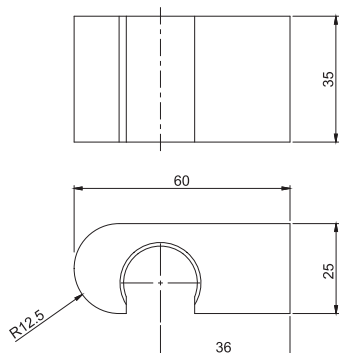

F5904

Shower holder

держатель для душа

€