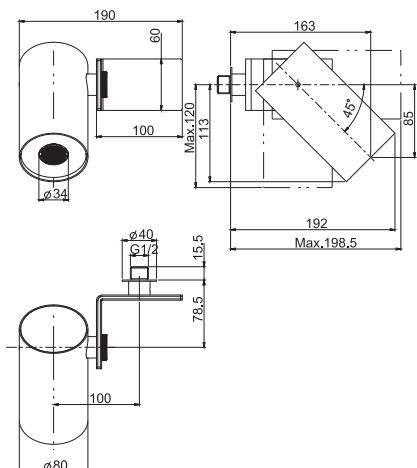

F5916

O3 showerhead

- outside holder version
- 1 laminar jet
- 10 l/min minimum consumption
- rotation 90°
- stainless steel