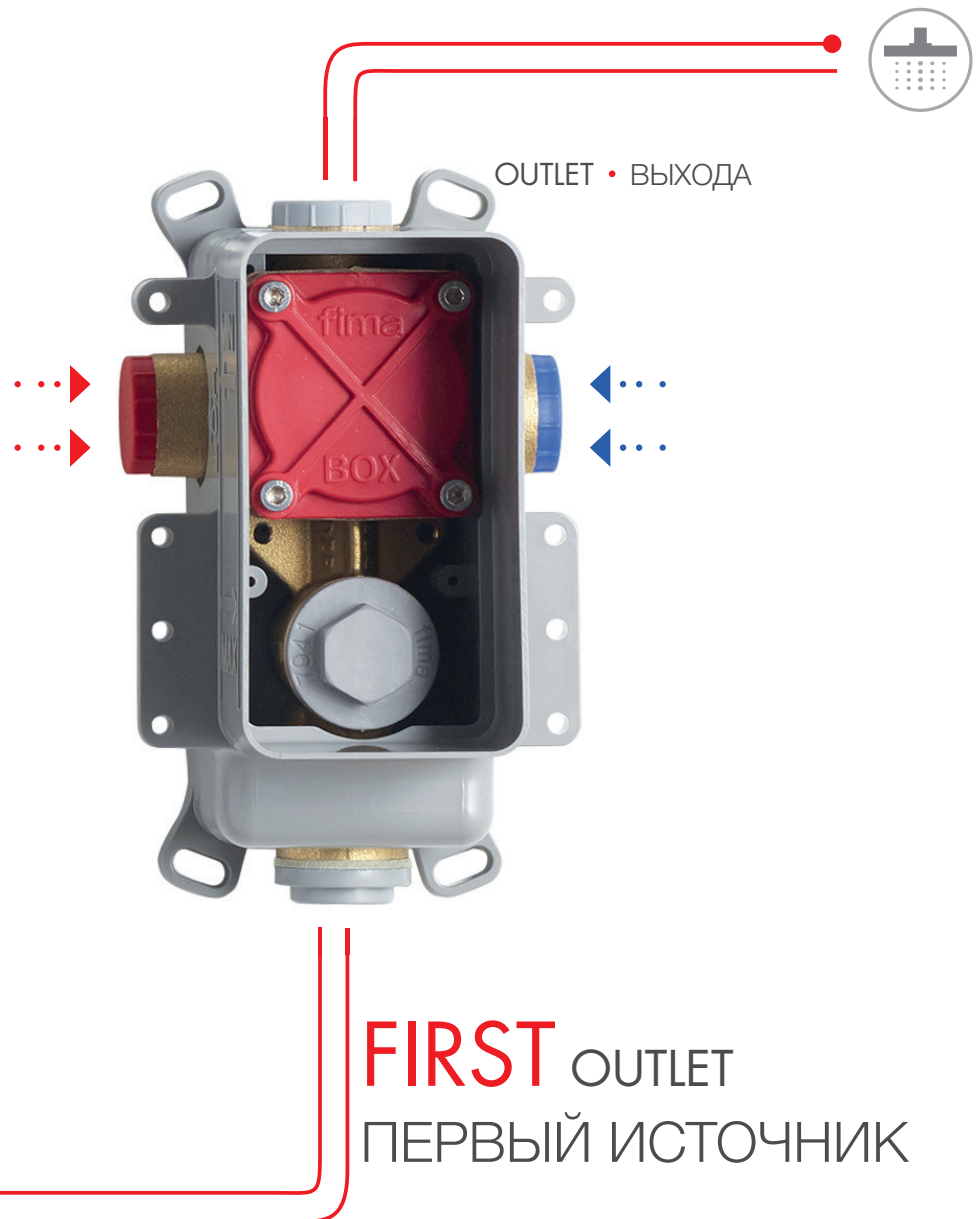

LESS PROTRUSIVE INSTALLATION

УМЕНЬШЕННАЯ ГЛУБИНА ВСТРАИВАНИЯ

60MM

INSTALLATION DEPTH TOLERANCE

ДОПУСК ПО МОНТАЖУ

30MM

UNI EN 1717:2002 regulation.

To order the items with the specification it's enough to replace the final codes of the external parts (X1-X2) with F____Y1 and F____Y2. The price will be increased of EURO 27,00.