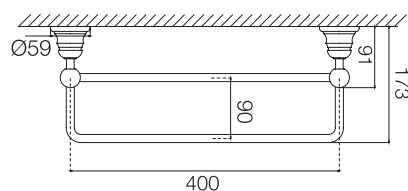

F6061/40

Double towel holder cm 40