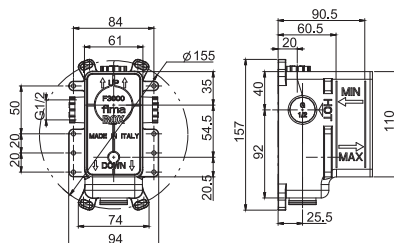

F3789

2 outlets shower set

- ABS showerhead Ø 250 mm
- anti-limestone nozzles
- wall mounted bracket mm 350 - 1/2"

Single lever bath/shower mixer for concealed installation

- handshower with antilimestone nozzles
- 2 outlets diverter

Exposed shower set

- shower holder with water connection
- chromalux flexible hose 1500 mm

Built-in part F3000 included

Душевой комплект на 2 источника

- Верхний душ хромированный Ø 250 мм
- анти-кальк диффузоры
- Держатель для монтажа на стену 350 мм-1/2"

Встроенный смеситель с переключателем на 2 источника

- Ручной душ с защитой от извести анти-кальк
- переключатель на 2 источника

Душевой комплект

- держатель для душа с подводом воды
- Гибкий шланг хромалюкс 1500 мм

внутренняя часть F3000

		€
F3789_ _	CR	711,60