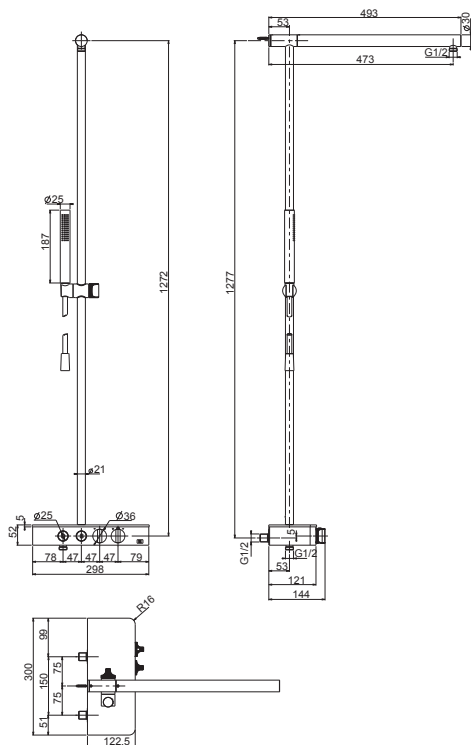

F5931

Exposed thermostatic shower Switch with shower column and handshower

- **cuttable height column**
- base in satin glass
- n. 2 eccentric couplings 1/2"
- shelf base in white satin glass except for black version only which comes in black satin glass
- thermostatic knob
- flow regulating knob
- 2 on/off water flow push buttons
- ABS handshower
- **showerhead to be ordered separately**
- **chromalux flexible hose 1500 mm**

Внешний термостат Switch с душевой стойкой и ручной лейкой

- **Обрезная колонна**
- Основа из сатинированного стекла
- 2 подвода воды 1/2 с эксцентриком
- Для версии в чёрном -стекло чёрное, для остальных версий стекло белое
- Ручка смешивания воды термостата
- Ручка регулировки напора
- 2 кнопки открытия/Закрытия напора под давлением
- Ручной душ ABS
- **Верхний часть заказывается отдельно**
- Гибкий шланг хромалюкс 1500 мм

€

F5931_ _	CR	2.226,20
F5931_ _	BS - NS	3.116,60
F5931_ _	SN	3.339,30