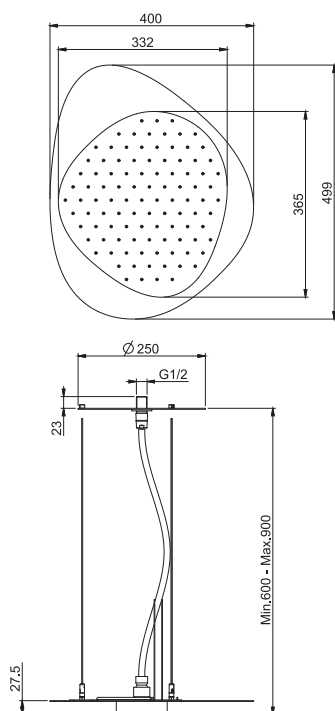

Потолочный душ из нержавеющей стали Cloud

- стальной кабель
- анти-кальк диффузоры
- СВЕТ подсветка белый-красный
- Электронный блок 100 - 240V AC 50/60 Hz 2.0A
- указанные покрытия относятся к верхней пластине

€

F2651_ _	BS	4.344,60