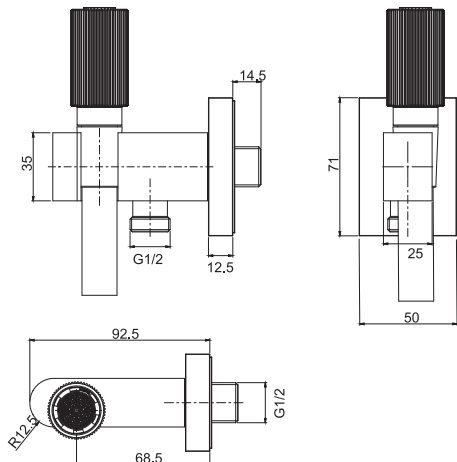

F5975

Exposed shower set

- shower holder with water connection
- handshower with antilimestone nozzles
- rain jet
- black flexible 1500 mm
- 1/2" thread

Душевой комплект

- держатель для душа с подводом воды
- Ручной душ с защитой от извести анти-кальк
- ливневая струя
- чёрный шланг 1500 мм.
- резьба 1/2

€

F5975__	CR	299,40
F5975__	CN - BS - NS	419,10
F5975__	SN - CS	449,00
F5975__	HL - ZL - OR	493,90
F5975__	HS - ZS - OS	508,90