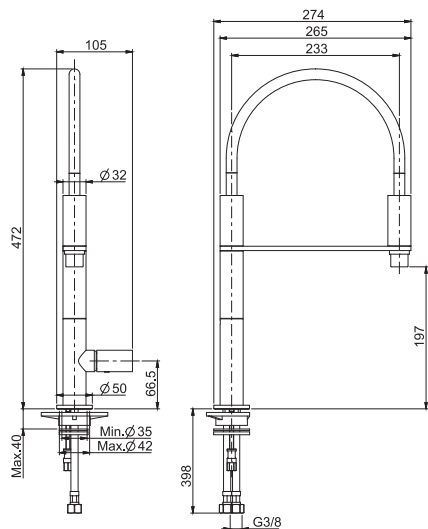

F7097

Kitchen mixer Nomos

- n. 2 flexible hoses
- swivel spout