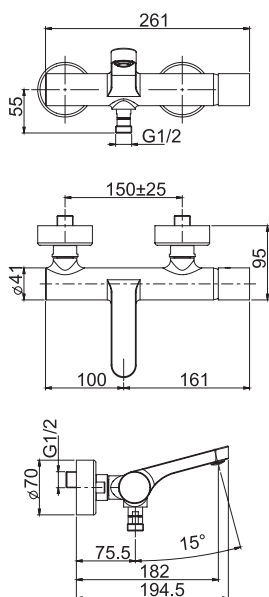

F4164/1

Exposed bath mixer without shower set

- n. 2 eccentric couplings 1/2"
- diverter