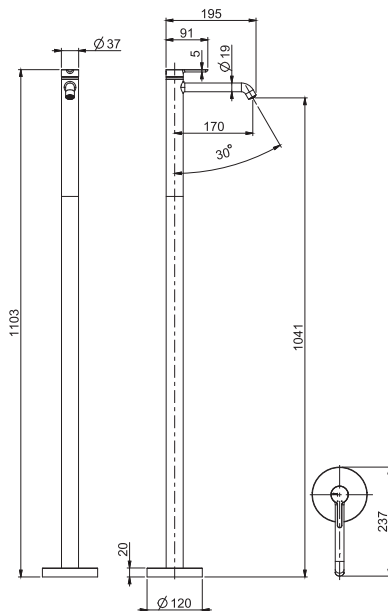

F3111/PN

Floor mounted basin mixer

- height floor/aerator 1041 mm
- maximum flow rate at 3 bar: 5 l/m
- **built-in part to be ordered separately**