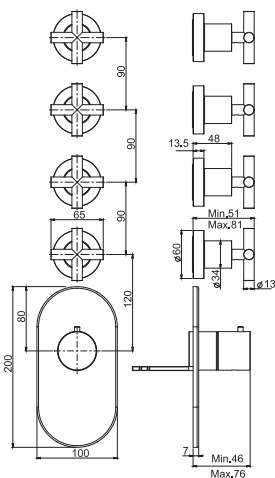

F5333X4

Thermostatic built-in shower mixer Maxima

- 4 volume control valves
- safety stop handle 38°
- exposed part only
- horizontal or vertical installation
- **built-in part to be ordered separately**