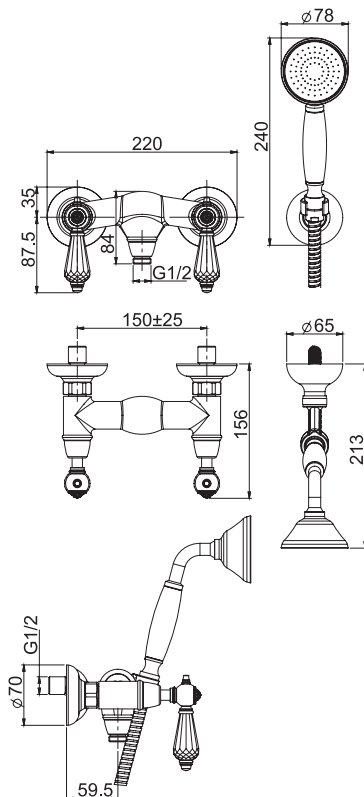

SPARE PARTS - Запасные детали

F2042AC
€ 27,40

F2042AF
€ 27,40

F5405

Exposed shower tap with shower set

- n. 2 eccentric couplings 1/2"
- brass flex hose 1500 mm
- handshower with antilimestone nozzles
- shower holder