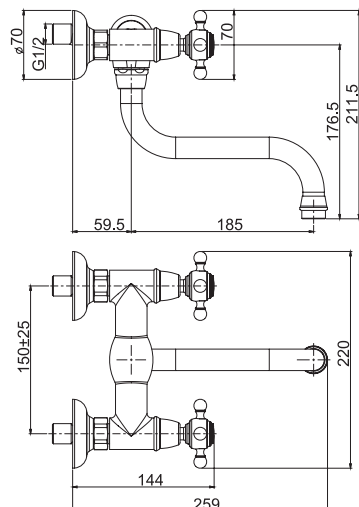

F5086

Elizabeth Wall mounted basin tap

- n. 2 eccentric couplings 1/2"
- swivel spout