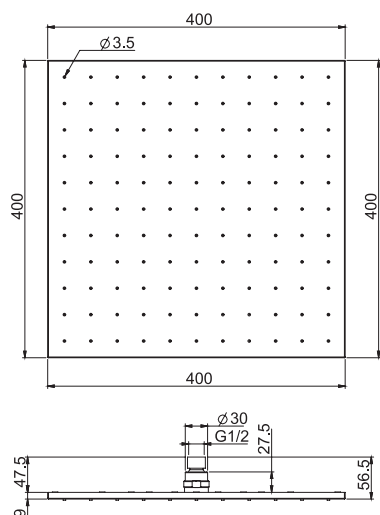

F2639/2

Brass showerhead

- 400x400 mm