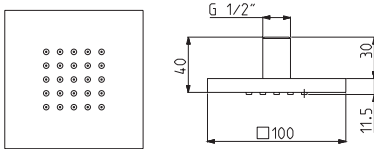

F2339

Brass body spray

- 1/2" thread