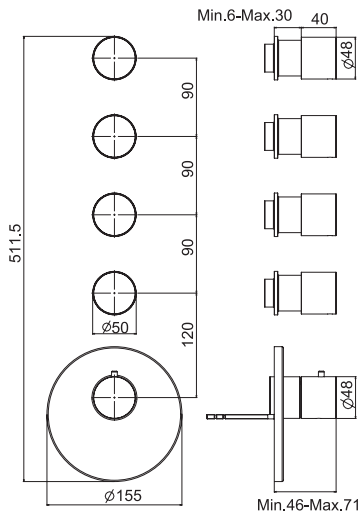

F3083X4

Thermostatic built-in shower mixer

- 4 volume control valves
- exposed part only
- safety stop handle 38°
- horizontal or vertical installation
- **built-in part to be ordered separately**