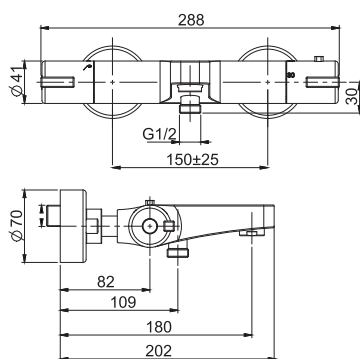

F4074/1

Exposed thermostatic bath mixer without shower set

- n. 2 eccentric couplings 1/2"
- diverting handle