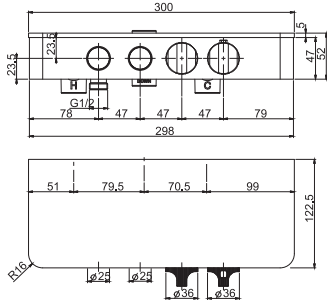

F5940

Exposed Thermostatic shower Switch

- 1 outlet hand shower
- 1 outlet shower head
- base in satin glass
- shelf base in white satin glass except for black version only which comes in black satin glass
- thermostatic knob
- flow regulating knob
- 2 on/off water flow push buttons
- **built-in part to be ordered separately**