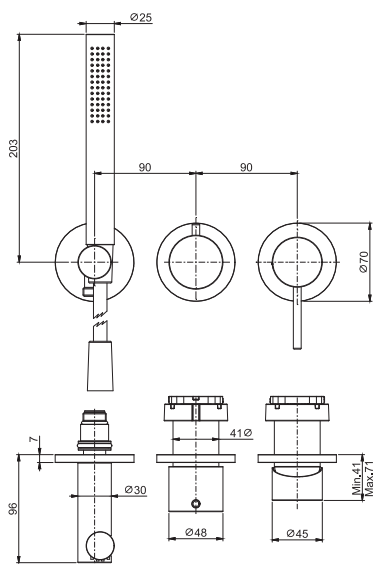

F3049WX8

Single lever bath and shower mixer for concealed installation 2 outlets with shower set

- exposed part only
- shower holder with water connection
- handshower with antilimestone nozzles
- chromalux flexible hose 1500 mm
- **built-in part to be ordered separately**