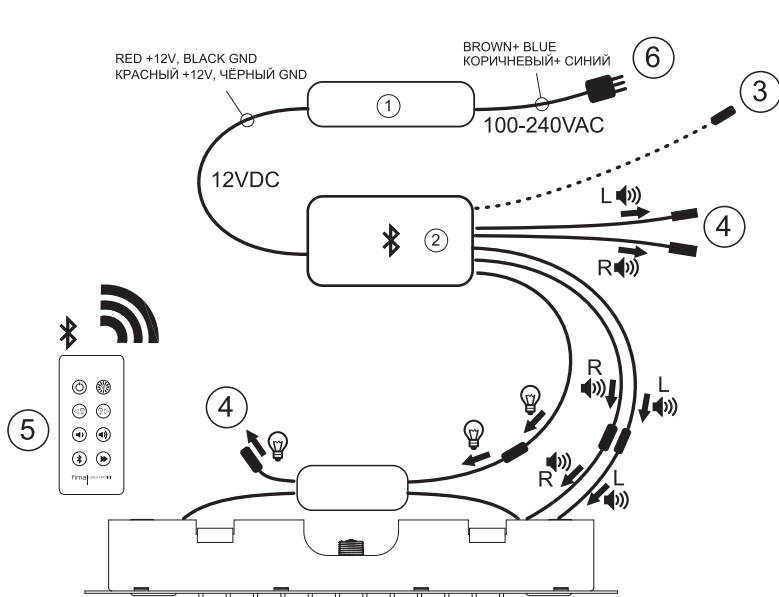

F2904

Harmonia Ceiling mounted stainless steel showerhead with LED for chromotherapy

- 700x400 mm
- chromotherapy control with remote control
- anti-limestone nozzles
- 2 cascade flows
- audio bluetooth connection/ playlist selection
- control unit F2801 included
- rain jet
- 8 colors RGB LED Lights for chromotherapy

Потолочный душ из нержавеющей стали Harmonia с LED подсветкой для хромотерапии

- 700x400 мм
- контроль хромотерапии с помощью пульта
- анти-кальк диффузоры
- 2 каскада
- совмещение аудио/bluetooth (выбор музыки)
- Блок контроля F2801
- ливневая струя
- LED подсветка для хромотерапии, доступны 8 цветов

€

F2904_ _	CR	5.740,10
F2904_ _	CN - BS - NS	8.036,20
F2904_ _	SN - CS	8.610,20
F2904_ _	HL - ZL - OR	9.471,30
F2904_ _	HS - ZS - OS	9.758,20

1. **POWER SUPPLY**
   БЛОК ПИТАНИЯ
2. **ELECTRONIC CONTROL UNIT**
   ЦЕНТРАЛЬНЫЙ БЛОК
3. **NOT CONNECT (PROVIDED FOR FUTURE EXPANSIONS)**
   НЕ СОЕДИНЯТЬ
   (ПРЕДНАЗНАЧЕННО ДЛЯ ПОСЛЕДУЮЩЕГО РАЗЪЕМА)
4. **CONNECTION TO ANOTHER HARMONIA SHOWERHEAD**
   СОЕДИНЕНИЕ К ДРУГОМУ
   ВЕРХНЕМУ ДУШУ HARMONIA
5. **REMOTE CONTROL**
   ПУЛЬТ УПРАВЛЕНИЯ
6. **PLUG (NOT SUPPLIED)**
   ВИЛКА (НЕ ПОСТАВЛЯЕТСЯ)