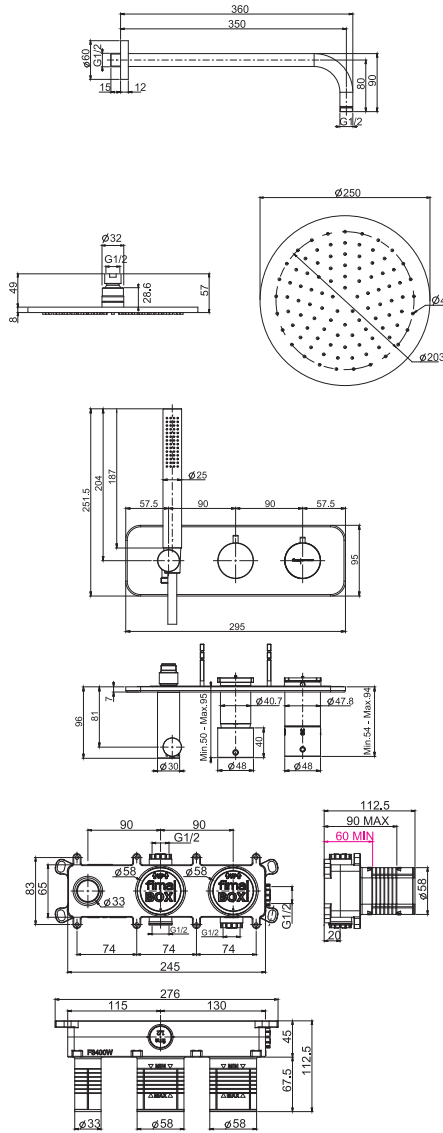

F3149WX3R252

2 outlets thermostatic shower set

Brass showerhead Ø 250 mm

- anti-limestone nozzles
- wall mounted bracket mm 350 - 1/2"

Thermostatic bath and shower mixer for concealed installation 2 outlet with shower set

- handshower with antilimestone nozzles
- 2 outlets diverter
- shower holder with water connection
- less protrusive installation 60 mm
- chromalux flexible hose 1500 mm

Built-in part F3400W included

Душевые комплекты на 2 источника

Верхний душ из латуни Ø 250 мм

- анти-кальк диффузоры
- Держатель для монтажа на стену 350 мм-1/2"

Встроенный термостатический смеситель для душа 2 источника с душевым комплектом

- Ручной душ с защитой от извести анти-кальк
- переключатель на 2 источника
- держатель для душа с подводом воды
- уменьшенная глубина встраивания 60 мм
- Гибкий шланг хромолюкс 1500 мм

внутренняя часть F3400W