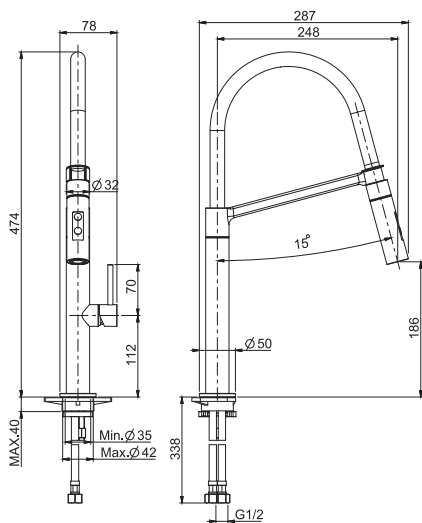

F7047/2

Kitchen mixer Flexi

- n. 2 flexible hoses
- swivel spout
- ABS extractable handshower
- black silicone hose for extractable handshower