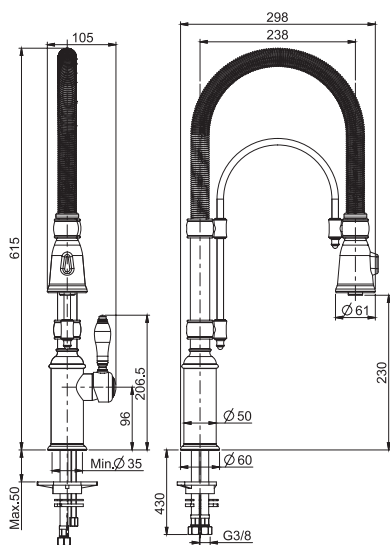

F7030

Kitchen mixer

- n. 2 flexible hoses
- swivel spout
- 2 jets ABS extractable handshower