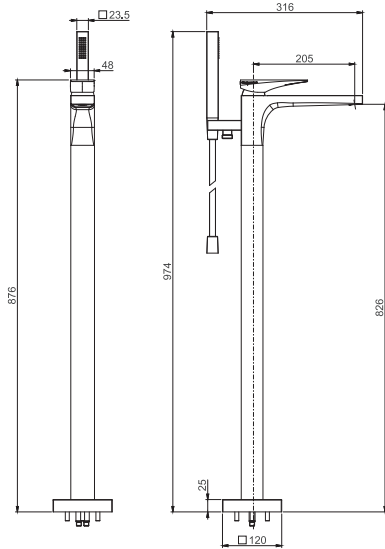

F3964/4N

Floor mounted bath mixer

- high floor/aerator 826 mm
- handshower with antilimestone nozzles
- chromalux flexible hose 1500 mm
- **built-in part to be ordered separately**