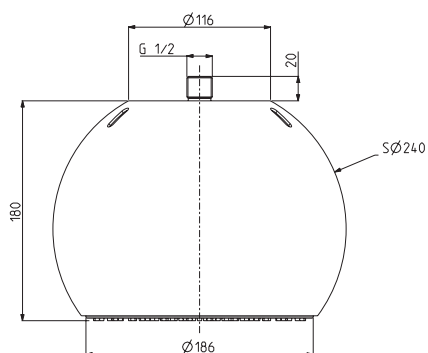

F2340/1

Ceiling mounted Sfera brass showerhead

- Ø 200 mm