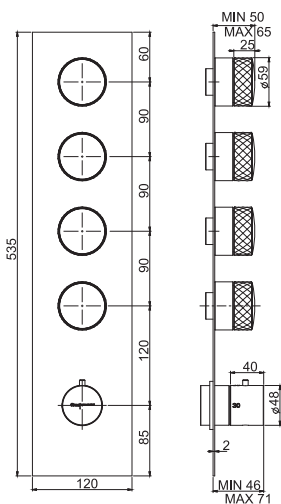

- 4 volume control valves
- exposed part only
- safety stop handle 38°
- horizontal or vertical installation
- **COVER TO BE ORDERED SEPARATELY**
- **built-in part to be ordered separately**

Встроенный термостатический смеситель Texture Collection - Spillo Tech