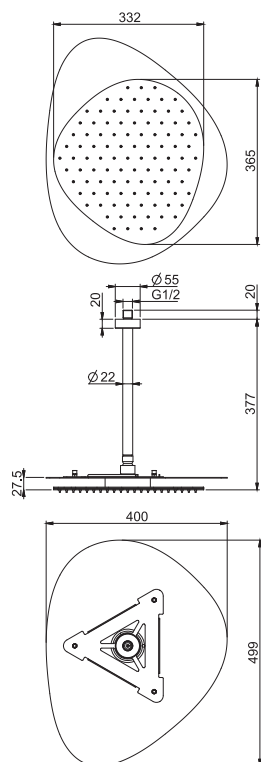

F2652C - F2652B

Ceiling mounted stainless steel showerhead Cloud

- anti-limestone nozzles
- ceiling mounted bracket mm 300 - 1/2"
- the white finish refer to the upper plate only

Потолочный душ из нержавеющей стали Cloud

- анти-кальк диффузоры
- Держатель для потолочного монтажа 300мм 1/2"
- указанные покрытия относятся к верхней пластине

€

F2652C_ _	CR	1.989,10
F2652B_ _	BS - NS	2.784,80