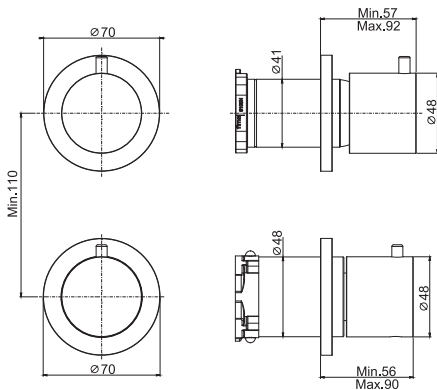

F3073N7

Thermostatic mixer for concealed installation with 2 outlets diverter

- exposed part only
- 2 outlets diverter
- free installation

- built-in part to be ordered separately