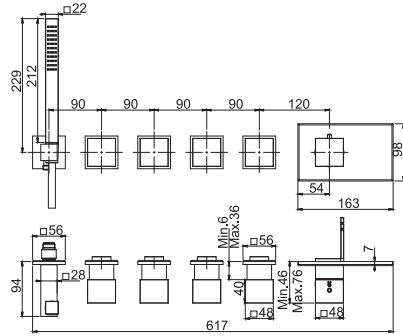

F3968X4

Built-in single lever bath/shower mixer with four outlets

- 4 volume control valves
- shower holder with water connection
- handshower with antilimestone nozzles
- horizontal installation
- chromalux flexible hose 1500 mm
- **built-in part to be ordered separately**