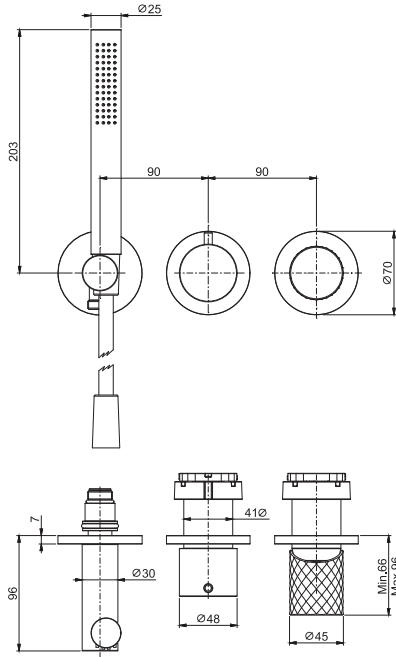

F3049TWX8

Single lever bath and shower mixer for concealed installation 2 outlets with shower set

- exposed part only
- shower holder with water connection
- handshower with antilimestone nozzles
- diverter
- chromalux flexible hose 1500 mm
- metal plates
- **built-in part to be ordered separately**