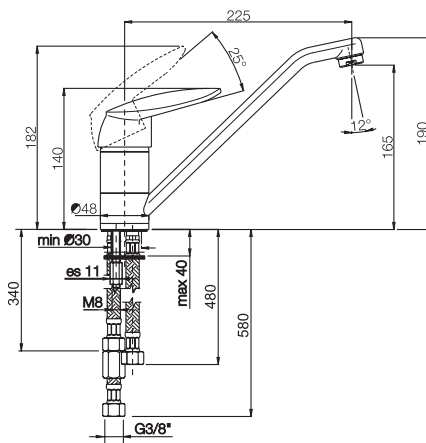

F3207ND

Low pressure kitchen mixer

- for undersink instantaneous electric water heaters
- No. 1 connecting hose tap-water heater 500 mm
- No. 1 cold water supply hose 350 mm with flow rate limiter 6 l/min.