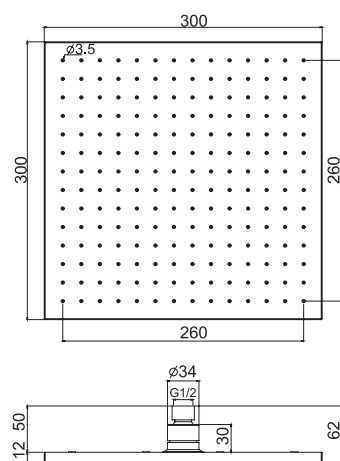

F2216/2

Brass showerhead

- 300x300 mm

Верхний душ из латуни

- 300x300 mm

€

F2216/2_ _	CR	454,50
F2216/2_ _	CN - BS - NS	636,30
F2216/2_ _	SN - CS	681,80
F2216/2_ _	HL - ZL - OR	749,90
F2216/2_ _	HS - ZS - OS	772,60