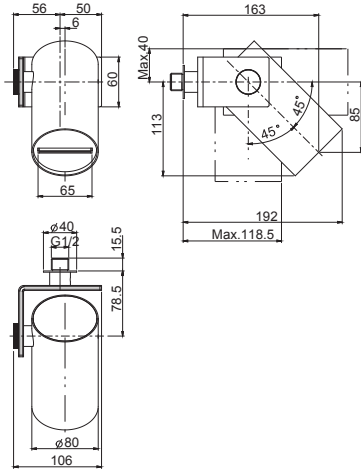

F5919

O3 showerhead

- inside holder version
- cascade flow
- 10 l/min minimum consumption
- rotation 90°
- stainless steel