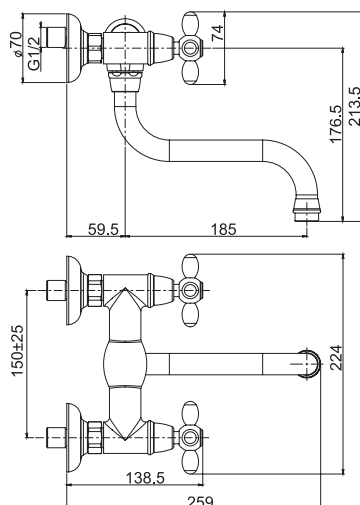

F5006

Olivia wall mounted basin tap

- n. 2 eccentric couplings 1/2"
- swivel spout