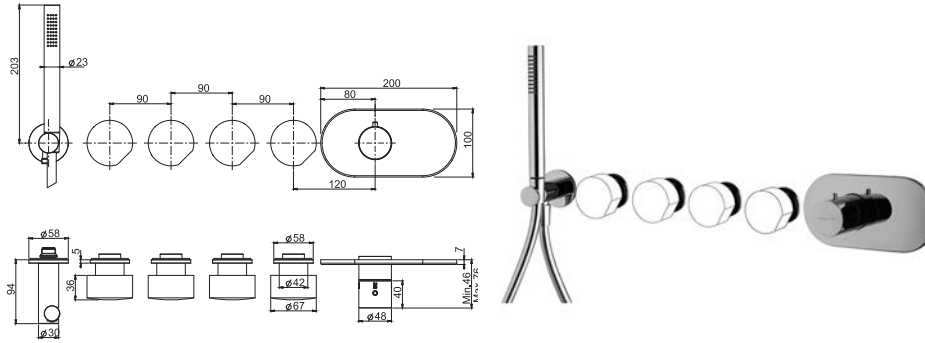

F3178X4

Built-in single lever bath/shower mixer with four outlets

• HANDLES SOLD SEPARATELY

- shower holder with water connection
- 4 volume control valves
- handshower with antilimestone nozzles
- chromalux flexible hose 1500 mm

TO COMPLETE THIS PRODUCT PLEASE ORDER NR. 4 HANDLES S2

- **built-in part to be ordered separately**

Встроенный Термостатический Смеситель для душа/ванны на четыре потребителя

• РУЧКИ ПРОДАЮТСЯ ОТДЕЛЬНО

- держатель для душа с подводом воды
- 4 клапана контроля
- Ручной душ с защитой от извести анти-кальк
- Гибкий шланг хромалюкс 1500 мм

ЧТОБЫ УКОМПЛЕКТОВАТЬ ЭТО ИЗДЕЛИЕ ЗАКАЖИТЕ 4 РУЧКИ S2

- **внутренняя часть заказывается отдельно**

€

F3178X4_ _	CR	818,70
F3178X4_ _	CN - BS - NS	1.146,30
F3178X4_ _	SN - CS	1.228,10
F3178X4_ _	HL - ZL - OR	1.351,00
F3178X4_ _	HS - ZS - OS	1.391,90

SPARE PARTS - Запасные детали

F2042AF
€ 27,40

F2471
€ 190,40

Required item to be ordered separately

Handle S2

To choose the glass finish see page 73 .
Example:

S2V01 POLISHED GLASS AND METALLIC CHROME HANDLE

S2VS01 SATIN GLASS AND METALLIC CHROME HANDLE

Данная позиция обязательно заказывается отдельно

ручка S2

Для выбора покрытия стекла смотрите страницу 73 .
Например:

S2V01 РУЧКА ГЛЯНЦЕВОЕ СТЕКЛО МЕТАЛЛИЗИРОВАННЫЙ ХРОМ

S2VS01 РУЧКА САТИНИРОВАННОЕ СТЕКЛО МЕТАЛЛИЗИРОВАННЫЙ ХРОМ

€

S2_ _	CR	106,50
S2_ _	CN - BS - NS	149,10
S2_ _	SN - CS	159,80
S2_ _	ZL - OR - HL	175,70
S2_ _	ZS - OS - HS	181,00
S2_ _	CE - LS - LC	224,20
S2_ _	V_ _	225,60
S2_ _	VS_ _	232,20

Required item to be ordered separately

Built-in part

Данная позиция обязательно заказывается отдельно

внутренняя часть

THERMOSTATIC VERSION ТЕРМОСТАТ €

F2464/1 1.371,80

MECHANICAL VERSION МЕХАНИЧЕСКОЕ УПРАВЛЕНИЕ €

F2464/1M 1.371,80