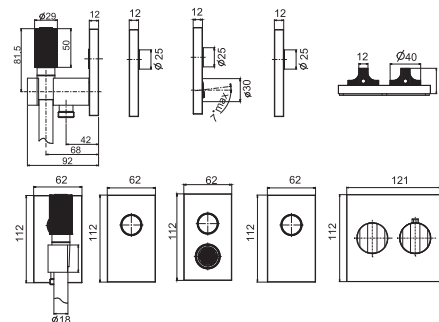

F5949

Switch built-in thermostatic shower mixer with four outlets

Built-in thermostatic mixer

- thermostatic knob
- flow regulating knob

Hand shower complete with water intake, shower holder and hose

- on/off water flow push button
- black flexible 1500 mm
- handshower with antilimestone nozzles
- shower holder with water connection

N.2 On/off Switch buttons

- on/off water flow push button

Body spray with on/off button

- adjustable jet 7°
- **built-in part to be ordered separately**