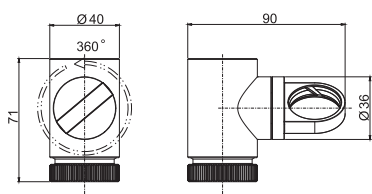

F6705

Sliding shower support

- compatible with Ingiro shower products only