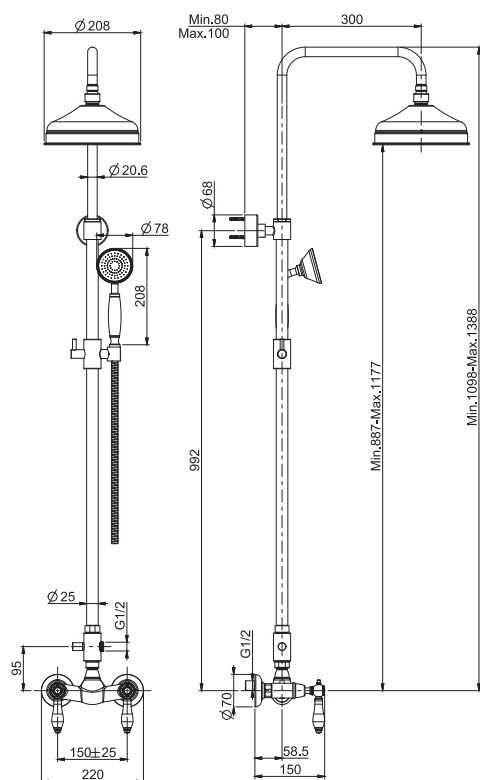

F5405/2

Exposed shower tap with shower column, showerhead and shower set

- adjustable height column
- n. 2 eccentric couplings 1/2"
- brass showerhead $\varnothing$ 200 mm
- brass flex hose 1500 mm
- handshower with antilimestone nozzles
- diverter

Смеситель для душа внешнего монтажа с душевой штангой, верхним душем и душевым комплектом

- регулируемая высота
- 2 подвода воды 1/2 с эксцентриком
- Верхний душ из латуни $\varnothing$ 200 мм
- Гибкий шланг из латуни 1500 мм
- Ручной душ с защитой от извести анти-кальк
- переключатель

€

F5405/2_ _	CR	1.570,60
F5405/2_ _	SN	2.356,00
F5405/2_ _	OR - BR - RA	2.591,60
F5405/2_ _	OS	2.670,10

€

F5405/2CB_ _	CR	2.116,20
F5405/2CB_ _	SN	3.174,20
F5405/2CB_ _	OR - BR - RA	3.491,70
F5405/2CB_ _	OS	3.597,50

€

F5405/2CN_ _	CR	2.116,20
F5405/2CN_ _	SN	3.174,20
F5405/2CN_ _	OR - BR - RA	3.491,70
F5405/2CN_ _	OS	3.597,50

SPARE PARTS - Запасные детали

F2042AC
€ 27,40

F2042AF
€ 27,40