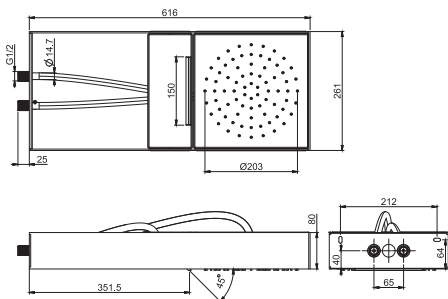

		€
F2991S_ _	CR - INOX	863,30

F2992B

Wall mounted Moove showerhead with white frame

- white matt frame in stainless steel
- tube in clear silicone
- two sliding modules for water supply
- rain jet
- cascade flow
- easy clean system
- the different finishings refer to the sliding module for water supply