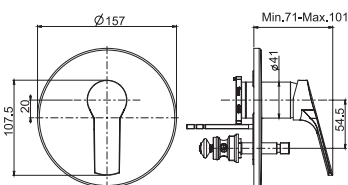

F3789

2 outlets shower set

- ABS showerhead Ø 250 mm
- anti-limestone nozzles
- wall mounted bracket mm 350 - 1/2"

Single lever bath/shower mixer for concealed installation

- handshower with antilimestone nozzles
- 2 outlets diverter

Exposed shower set

- shower holder with water connection
- chromalux flexible hose 1500 mm

Built-in part F3000 included

Душевой комплект на 2 источника

- Верхний душ хромированный Ø 250 мм
- анти-кальк диффузоры
- Держатель для монтажа на стену 350 мм-1/2"

Встроенный смеситель с переключателем на 2 источника

- Ручной душ с защитой от извести анти-кальк
- переключатель на 2 источника

Душевой комплект

- держатель для душа с подводом воды
- Гибкий шланг хромалюкс 1500 мм

внутренняя часть F3000

		€
F3789_ _	CR	711,60