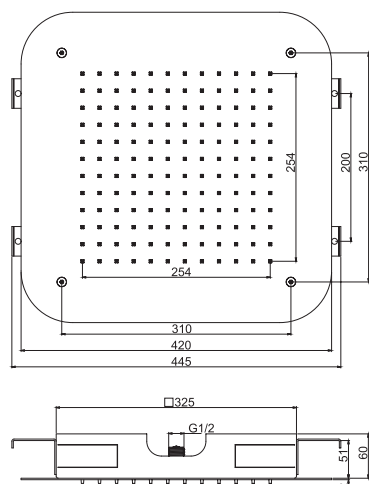

F2417

Ceiling mounted stainless steel showerhead

- 420x420 mm
- anti-limestone nozzles

Потолочный душ из нержавеющей стали

- 420x420 мм
- анти-кальк диффузоры

		€
F2417__	CR	1.892,30
F2417__	CN - BS - NS	2.649,20
F2417__	SN - CS	2.838,40
F2417__	HL - ZL - OR	3.122,30
F2417__	HS - ZS - OS	3.216,90

F2425

Ceiling mounted stainless steel showerhead

- 500x500 mm
- anti-limestone nozzles