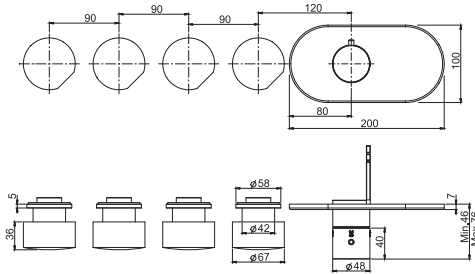

F3183X4

Thermostatic built-in shower mixer

- **HANDLES SOLD SEPARATELY**
- safety stop handle 38°
- exposed part only
- 4 volume control valves
- horizontal or vertical installation

TO COMPLETE THIS PRODUCT PLEASE ORDER NR. 4 HANDLES S2

- **built-in part to be ordered separately**

Встроенный термостатический смеситель

• РУЧКИ ПРОДАЮТСЯ ОТДЕЛЬНО

- ручки с защитой от обжигания
- только внешняя часть
- 4 клапана контроля
- установка вертикально и горизонтально

ЧТОБЫ УКОМПЛЕКТОВАТЬ ЭТО ИЗДЕЛИЕ ЗАКАЖИТЕ 4 РУЧКИ S2

- **внутренняя часть заказывается отдельно**

		€
F3183X4_ _	CR	656,10
F3183X4_ _	CN - BS - NS	918,50
F3183X4_ _	SN - CS	984,20
F3183X4_ _	HL - ZL - OR	1.082,50
F3183X4_ _	HS - ZS - OS	1.115,40

SPARE PARTS - Запасные детали

F2042AF
€ 27,40

F2471
€ 190,40

Required item to be ordered separately

Handle S2

To choose the glass finish see page 73 .
Example:

S2V01 POLISHED GLASS AND METALLIC CHROME HANDLE

S2VS01 SATIN GLASS AND METALLIC CHROME HANDLE

Данная позиция обязательно заказывается отдельно

ручка S2

Для выбора покрытия стекла смотрите страницу 73 .
Например:

S2V01 РУЧКА ГЛЯНЦЕВОЕ СТЕКЛО МЕТАЛЛИЗИРОВАННЫЙ ХРОМ

S2VS01 РУЧКА САТИНИРОВАННОЕ СТЕКЛО МЕТАЛЛИЗИРОВАННЫЙ ХРОМ

		€
S2_ _	CR	106,50
S2_ _	CN - BS - NS	149,10
S2_ _	SN - CS	159,80
S2_ _	ZL - OR - HL	175,70
S2_ _	ZS - OS - HS	181,00
S2_ _	CE - LS - LC	224,20
S2_ _	V_ _	225,60
S2_ _	VS_ _	232,20

Required item to be ordered separately

Built-in part

Данная позиция обязательно заказывается отдельно

внутренняя часть

		€
THERMOSTATIC VERSION ТЕРМОСТАТ		
F2464		1.146,40
MECHANICAL VERSION МЕХАНИЧЕСКОЕ УПРАВЛЕНИЕ		
F2464M		1.146,40