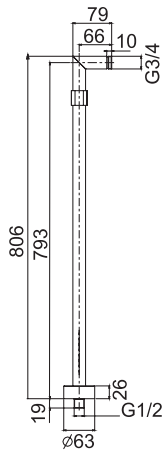

F2127

Pair of standpipes for deck mounted

- M 1/2"