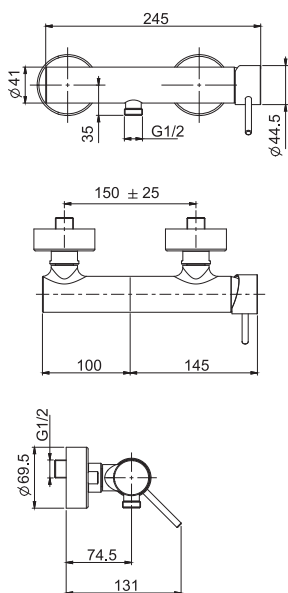

F3035/1

Exposed shower mixer without shower set

- n. 2 eccentric couplings 1/2"