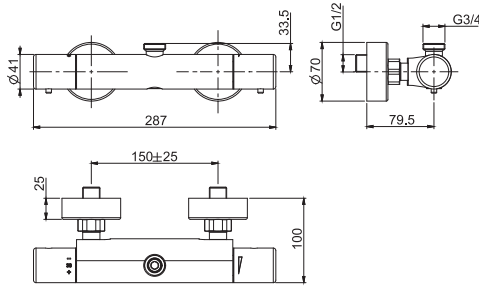

F4275/3

Exposed thermostatic shower mixer without shower set WITH METAL HANDLES with upper outlet

- n. 2 eccentric couplings 1/2"
- upper outlet only
- COLD BODY