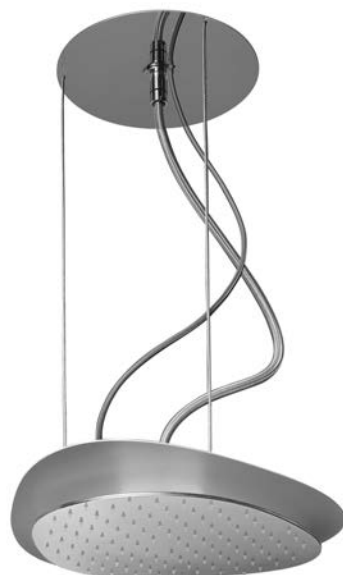

Потолочный душ из нержавеющей стали Cloud

- стальной кабель
- анти-кальк диффузоры
- СВЕТ подсветка белый-красный
- Электронный блок 100 - 240V AC 50/60 Hz 2.0A
- указанные покрытия относятся к верхней пластине

€

F2651_ _	BS	4.344,60