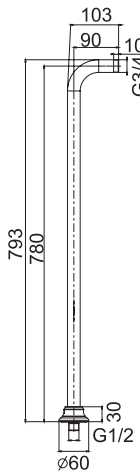

F2251

Pair of standpipes for deck mounted

- M 1/2"