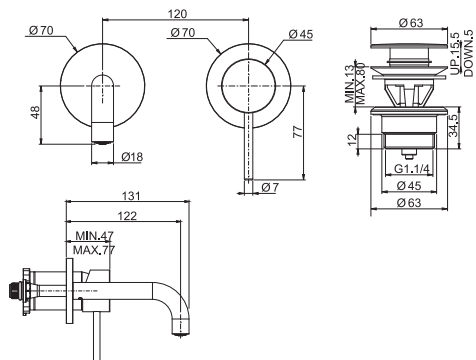

F3051WSX9

Wall mounted wash basin mixer

- exposed part only
- spout 120 mm
- 1"1/4 brass click clack waste
- **built-in part to be ordered separately**