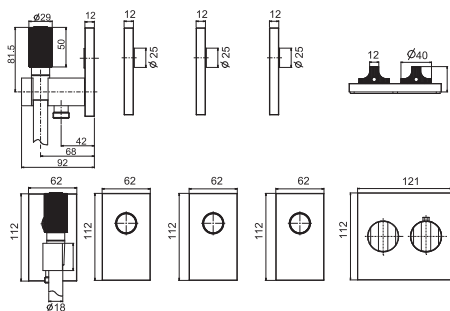

F5948

Switch built-in thermostatic shower mixer with four outlets

Built-in thermostatic mixer

- thermostatic knob
- flow regulating knob

Hand shower complete with water intake, shower holder and hose

- on/off water flow push button
- black flexible 1500 mm
- handshower with antilimestone nozzles
- shower holder with water connection

N.3 On/off Switch buttons

- on/off water flow push button
- **built-in part to be ordered separately**