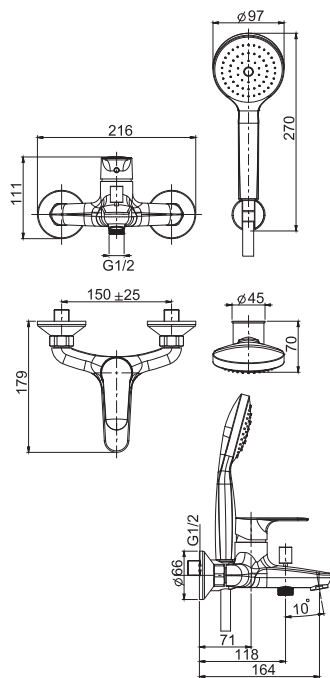

F3834

Exposed bath mixer with shower set

- n. 2 eccentric couplings 1/2"
- handshower with antilimestone nozzles
- diverter
- chromalux flexible hose 1500 mm
- shower holder