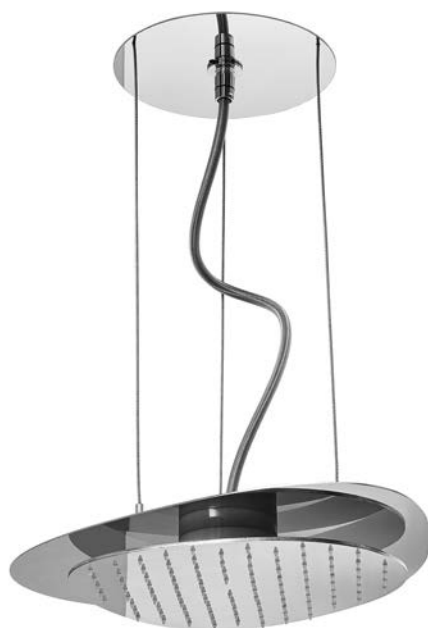

F2651C - F2651B

Ceiling mounted stainless steel showerhead Cloud

- stainless steel cables
- anti-limestone nozzles
- the white finish refer to the upper plate only

Потолочный душ из нержавеющей стали Cloud

- стальной кабель
- анти-кальк диффузоры
- указанные покрытия относятся к верхней пластине

€

F2651C_ _	CR	2.655,90
F2651B_ _	BS - NS	3.718,30