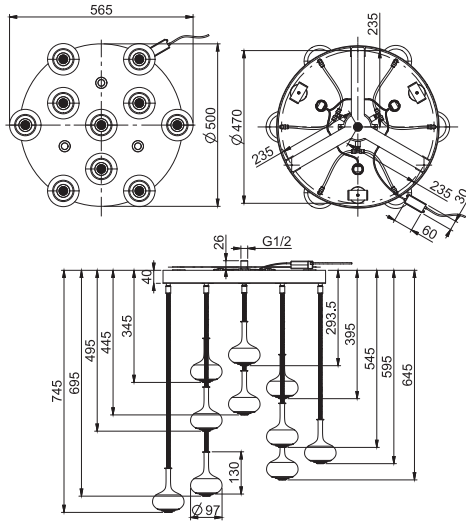

F2997

Ceiling mounted showerhead Melograno

- 10 supply pipes coated with metal mesh for suspended blown glass sphere
- 10 blown satin glass spheres
- Mikado® neoperl aerators
- 3 white LED spotlights (3000 K)
- 12V power supply with 5m cable
- 15 l/min
- minimum pressure required 1 bar

Потолочный душ из нержавеющей стали Melograno

- 10 гибких шлангов из латуни, поддерживающих капсулы
- 10 капсул из закалённого сатинированного стекла
- аэратор neoperl Mikado®
- 3 лампы подсветки (3000 K)
- источник питания и тросы 5 м
- 15 l/min
- Минимальное необходимое давление 1 Бар

€

F2997_ _ CR 6.375,20