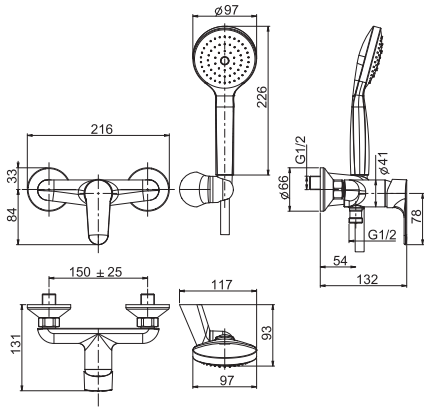

8

1,5 kg

15 x 38 x 9 cm

SPARE PARTS - Запасные детали

F2036
€ 51,80

F3835

Exposed shower mixer with shower set

- n. 2 eccentric couplings 1/2"
- handshower with antilimestone nozzles
- chromalux flexible hose 1500 mm
- shower holder