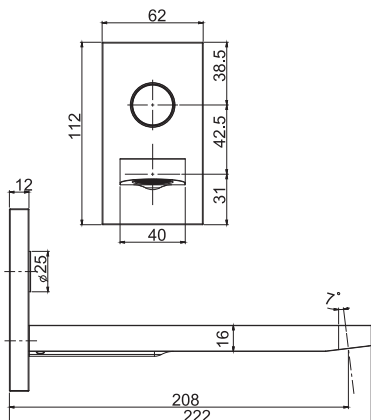

F5926

Wall mounted bath spout

- exposed part only
- on/off water flow push button
- spout 220 mm
- **Control module F5921 to be ordered separately**
- **built-in part to be ordered separately**