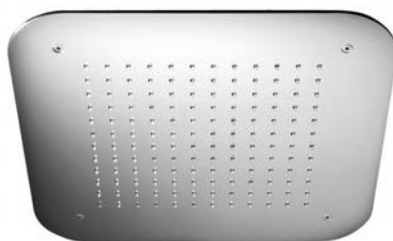

F2417

Ceiling mounted stainless steel showerhead

- 420x420 mm
- anti-limestone nozzles

Потолочный душ из нержавеющей стали

- 420x420 мм
- анти-кальк диффузоры

		€
F2417__	CR	1.892,30
F2417__	CN - BS - NS	2.649,20
F2417__	SN - CS	2.838,40
F2417__	HL - ZL - OR	3.122,30
F2417__	HS - ZS - OS	3.216,90

F2425

Ceiling mounted stainless steel showerhead

- 500x500 mm
- anti-limestone nozzles