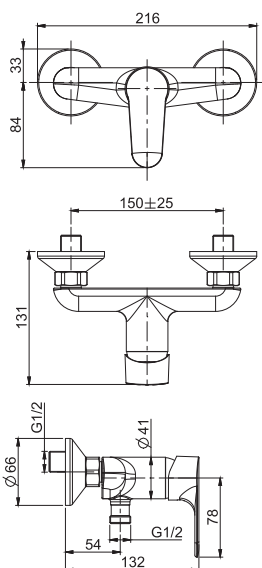

F3835/1

Exposed shower mixer without shower set

- n. 2 eccentric couplings 1/2"