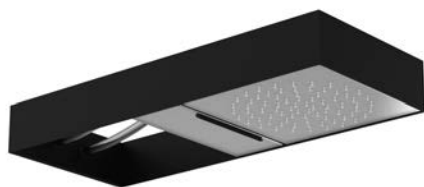

Верхний душ Moove в чёрной матовой раме

- Панель из нержавеющей стали окрашенной в чёрный
- передвигжной модуль подачи воды
- выдвигной модуль подачи воды
- каскадная струя
- ливневая струя
- система лёгкой очистки
- различные варианты покрытий относятся к модулю подачи воды