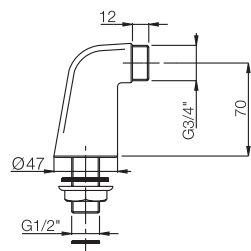

F2033

Pair of pillars for deck mounted

- M 1/2"