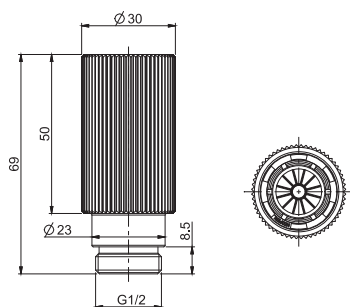

F5927

Brass handshower

- 1 laminar jet
- to be combined with flexible F5910NS