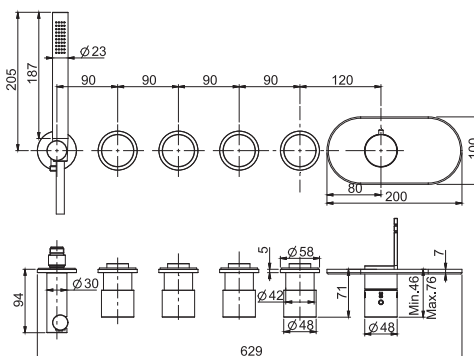

F3188X4

Built-in single lever bath/shower mixer with four outlets

- 4 volume control valves
- shower holder with water connection
- handshower with antilimestone nozzles
- horizontal installation
- chromalux flexible hose 1500 mm
- **built-in part to be ordered separately**