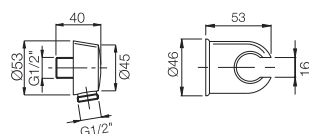

F3789

2 outlets shower set

- ABS showerhead Ø 250 mm
- anti-limestone nozzles
- wall mounted bracket mm 350 - 1/2"

Single lever bath/shower mixer for concealed installation

- handshower with antilimestone nozzles
- 2 outlets diverter

Exposed shower set

- shower holder with water connection
- chromalux flexible hose 1500 mm

Built-in part F3000 included

Душевой комплект на 2 источника

- Верхний душ хромированный Ø 250 мм
- анти-кальк диффузоры
- Держатель для монтажа на стену 350 мм-1/2"

Встроенный смеситель с переключателем на 2 источника

- Ручной душ с защитой от извести анти-кальк
- переключатель на 2 источника

Душевой комплект

- держатель для душа с подводом воды
- Гибкий шланг хромалюкс 1500 мм

внутренняя часть F3000

		€
F3789_ _	CR	711,60