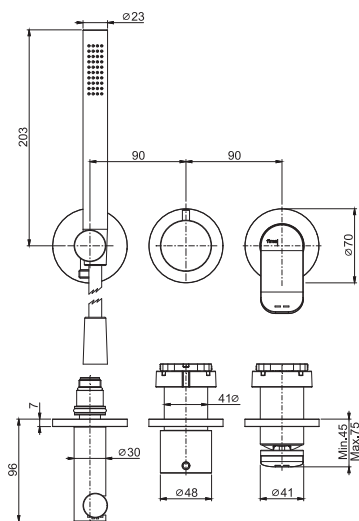

F3819WX8

Single lever bath and shower mixer for concealed installation 2 outlets with shower set

- exposed part only
- shower holder with water connection
- handshower with antilimestone nozzles
- diverter
- chromalux flexible hose 1500 mm
- **built-in part to be ordered separately**