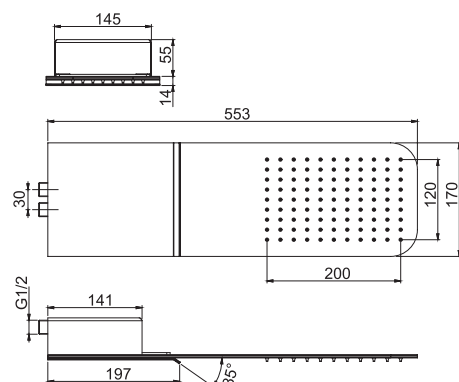

Верхний душ для настенного монтажа из нержавеющей стали

- каскадная струя
- ливневая струя

€

F2347_ _	CR	1.223,80