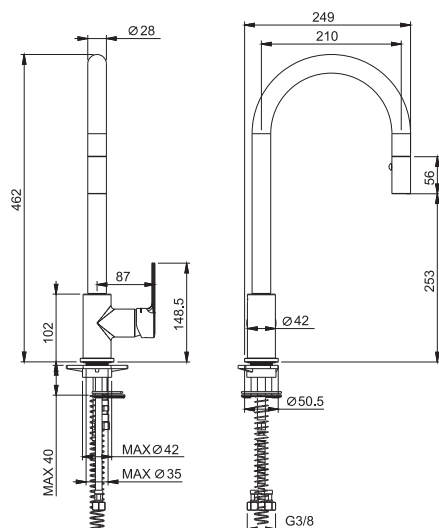

F3538W

Kitchen mixer with extractable handshower Mast

- n. 2 flexible hoses
- 1500 mm nylon flexible hose
- brass extractable handshower 2 jets
- swivel spout