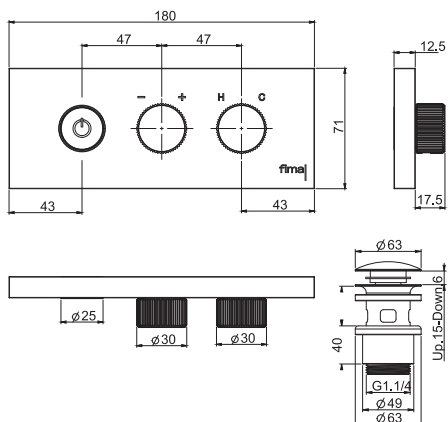

F5951/1S

Outdoor stainless steel wall mounted wash basin mixer with on/off button

- exposed part only
- mechanical mixing handle
- flow regulating knob
- on/off water flow push button
- 1"1/4 stainless steel click clack pop-up waste
- **built-in part to be ordered separately**