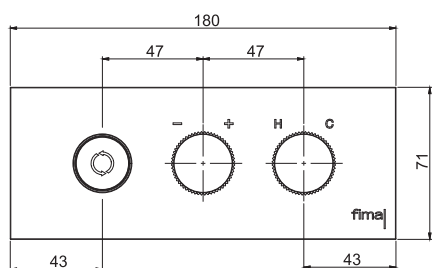

F5959X2_ _	CR	440,70
F5959X2_ _	CN - BS - NS	617,00
F5959X2_ _	SN - CS	661,10
F5959X2_ _	HL - ZL - OR	727,20
F5959X2_ _	HS - ZS - OS	749,30

Required item to be ordered separately

Данная позиция обязательно заказывается отдельно

Built-in part

внутренняя часть

€

F4560SF	473,80