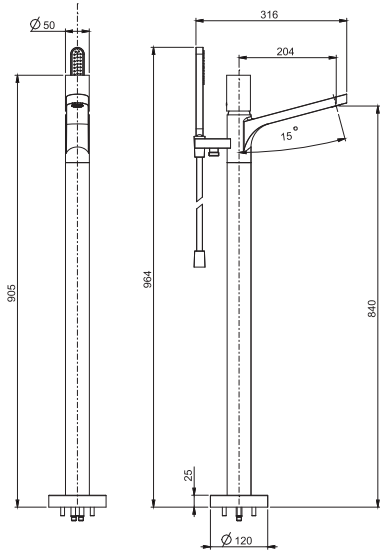

F4164/4N

Floor mounted bath mixer

- spout 200 mm
- height floor/aerator 840mm
- handshower with antilimestone nozzles
- chromalux flexible hose 1500 mm
- CN, CS and SN finishes use handshower F2067OT
- diverter
- **built-in part to be ordered separately**