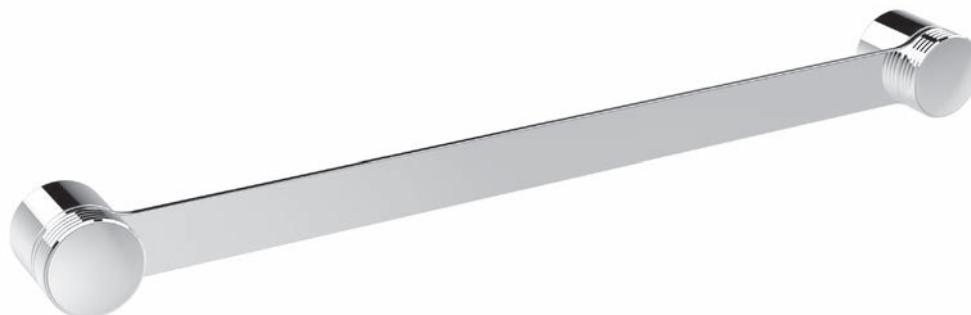

TEXTURE COLLECTION

PRODUCTS DESIGN
Meneghello Paoletti Associati