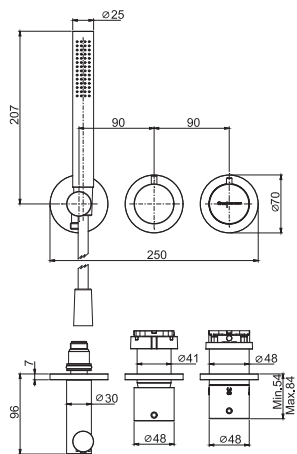

F3149WX9

Thermostatic bath and shower mixer for concealed installation 2 outlets with shower set

- exposed part only
- shower holder with water connection
- handshower with antilimestone nozzles
- diverter
- chromalux flexible hose 1500 mm
- **built-in part to be ordered separately**