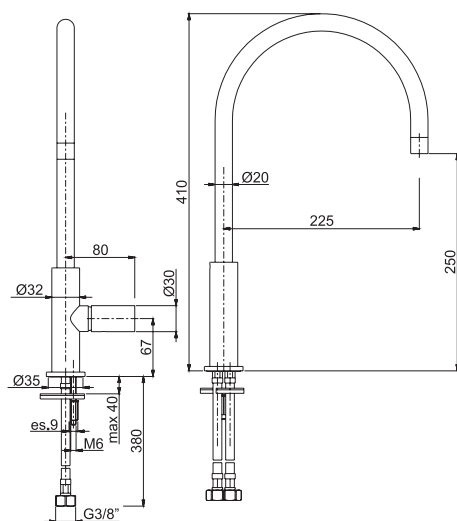

F7117

Kitchen mixer Nomos

- n. 2 flexible hoses
- swivel spout