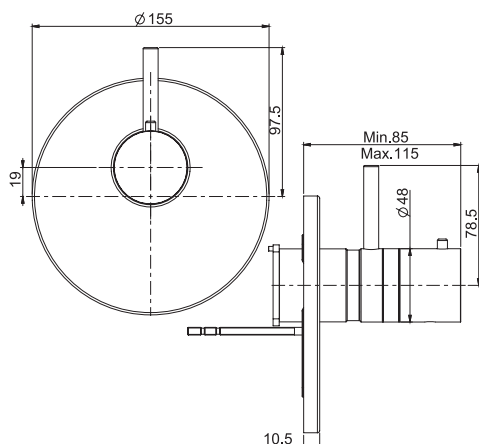

F4039X1

Thermostatic single lever bath/shower mixer for concealed installation

- exposed part only
- built-in part to be ordered separately