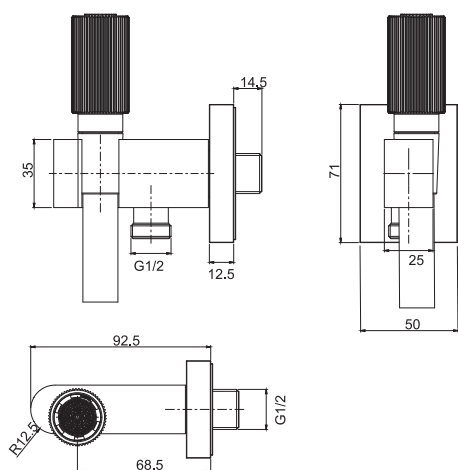

Душевой комплект

- только внешняя часть
- держатель для душа с подводом воды
- чёрный шланг 1500 мм.
- Ручной душ с защитой от извести анти-кальк
- резьба 1/2"
- ливневая струя

€