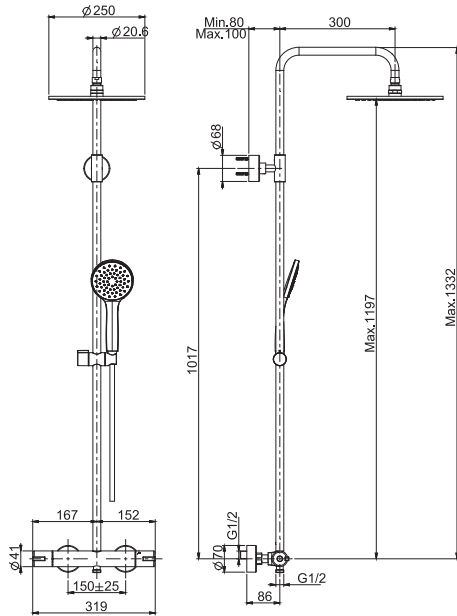

F3165/RP251

Exposed mechanical shower mixer with shower column, showerhead and shower set

- mechanical column
- **cuttable height column**
- n. 2 eccentric couplings 1/2"
- ABS showerhead Ø 250 mm
- handshower with antilimestone nozzles
- **ABS handles**
- diverting handle
- chromalux flexible hose 1500 mm