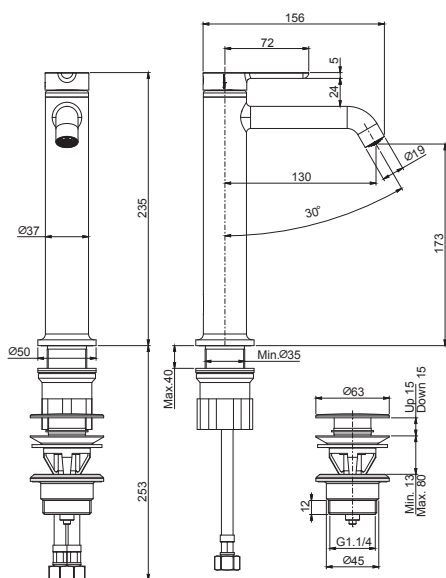

F3111L

Sleeve basin mixer

- n. 2 flexible hoses
- maximum flow rate at 3 bar: 5 l/m
- 1"1/4 brass click clack waste
- **this product is available without waste (see page 18)**