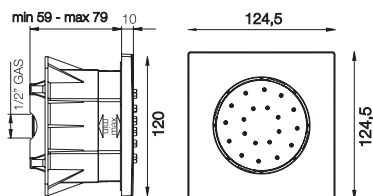

F2427

Body spray

- built-in orientable jet