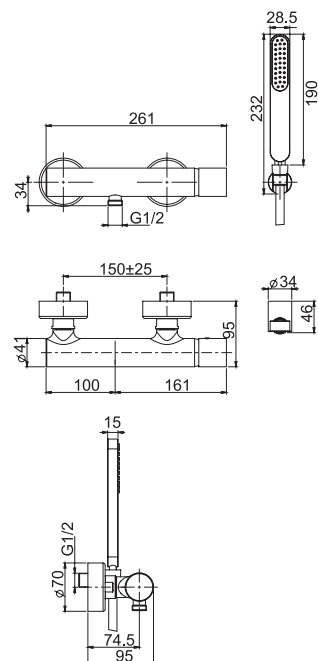

€
F4165_ _	CR	490,50
F4165_ _	CN	686,70
F4165_ _	SN - CS	735,80
F4165_ _	HL	809,30
F4165_ _	HS	833,90

6

2,1 kg

19 x 38 x 9 cm

SPARE PARTS - Запасные детали

F2036/1
€ 51,80