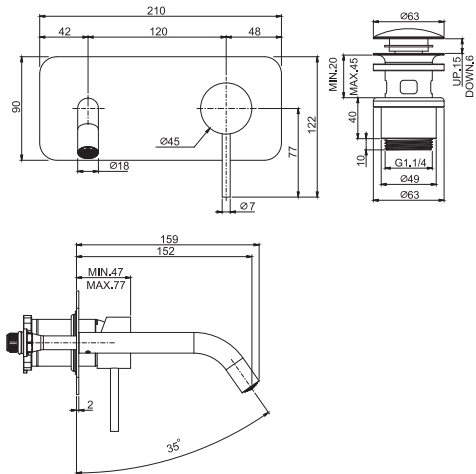

F3081WX5

Wall mounted wash basin mixer

- 1"1/4 stainless steel click clack pop-up waste
- **built-in part to be ordered separately**