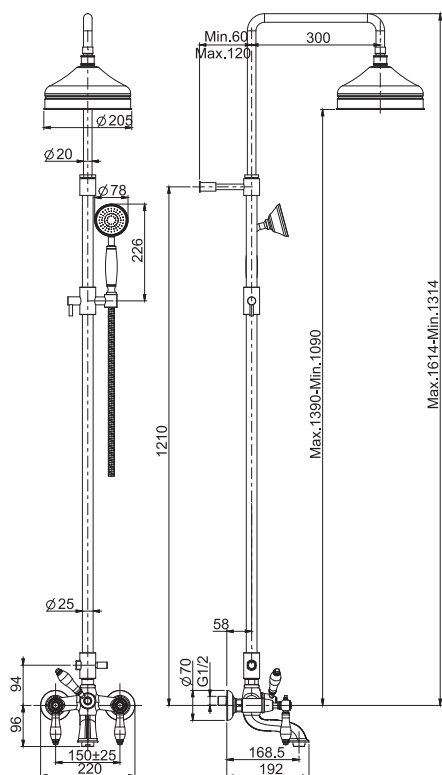

F5404/2

Exposed bath tap with shower column, showerhead and shower set

- adjustable height column
- n. 2 eccentric couplings 1/2"
- brass showerhead Ø 200 mm
- brass flex hose 1500 mm
- handshower with antilimestone nozzles
- diverter

Смеситель внешнего монтажа с душевой стойкой, верхним душем и душевым комплектом

- регулируемая высота
- 2 подвода воды 1/2 с эксцентриком
- Верхний душ из латуни Ø 200 мм
- Гибкий шланг из латуни 1500 мм
- Ручной душ с защитой от извести анти-кальк
- переключатель

€

F5404/2_ _	CR	1.778,80
F5404/2_ _	SN	2.668,30
F5404/2_ _	OR - BR - RA	2.935,10
F5404/2_ _	OS	3.024,00

€

F5404/2CB_ _	CR	2.597,10
F5404/2CB_ _	SN	3.895,70
F5404/2CB_ _	OR - BR - RA	4.285,30
F5404/2CB_ _	OS	4.415,10

€

F5404/2CN_ _	CR	2.597,10
F5404/2CN_ _	SN	3.895,70
F5404/2CN_ _	OR - BR - RA	4.285,30
F5404/2CN_ _	OS	4.415,10

SPARE PARTS - Запасные детали

F2015
€ 13,80

F2042AC
€ 27,40

F2042AF
€ 27,40