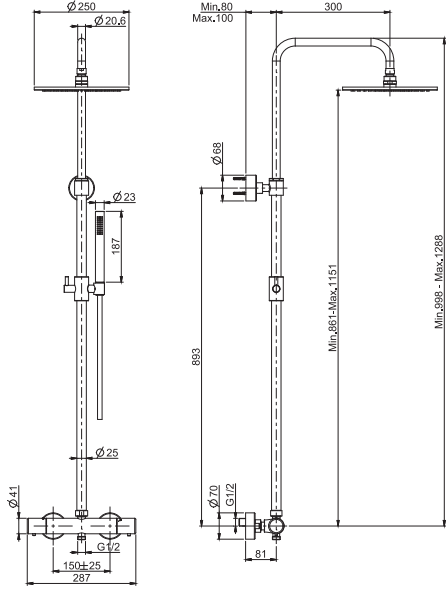

F4285/R256

Exposed thermostatic shower mixer with shower column, showerhead and shower set

- adjustable height column
- n. 2 eccentric couplings 1/2"
- brass showerhead Ø 250 mm
- handshower with antilimestone nozzles
- water saving 50%
- **metal handles**
- chromalux flexible hose 1500 mm
- COLD BODY