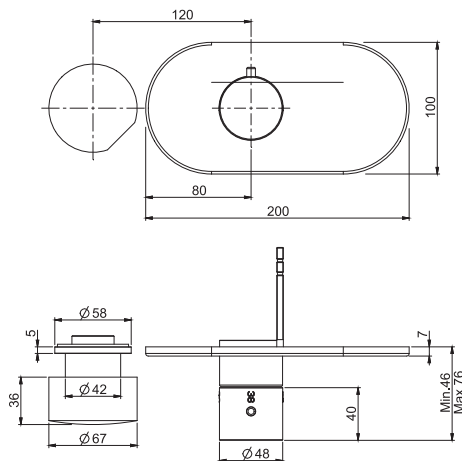

F3183X1

Thermostatic built-in shower mixer

- **HANDLE SOLD SEPARATELY**
- safety stop handle 38°
- exposed part only
- volume control valve
- horizontal or vertical installation
- **built-in part to be ordered separately**

TO COMPLETE THIS PRODUCT PLEASE ORDER NR. 1 HANDLE S2

Встроенный термостатический смеситель

- **РУЧКИ ПРОДАЮТСЯ ОТДЕЛЬНО**
- ручки с защитой от обжигания
- только внешняя часть
- Клапан контроля
- установка вертикально и горизонтально
- **внутренняя часть заказывается отдельно**

ЧТОБЫ УКОМПЛЕКТОВАТЬ ЭТО ИЗДЕЛИЕ ЗАКАЖИТЕ 1 РУЧКУ S2

		€
F3183X1__	CR	517,60
F3183X1__	CN - BS - NS	724,60
F3183X1__	SN - CS	776,30
F3183X1__	HL - ZL - OR	854,00
F3183X1__	HS - ZS - OS	879,90

SPARE PARTS - Запасные детали

Required item to be ordered separately

Данная позиция обязательно заказывается отдельно

Handle S2

ручка S2

To choose the glass finish see page 73 .
Example:

S2V01 POLISHED GLASS AND METALLIC CHROME HANDLE

Для выбора покрытия стекла смотрите страницу 73 .

Например:
S2V01 РУЧКА ГЛЯНЦЕВОЕ СТЕКЛО МЕТАЛЛИЗИРОВАННЫЙ ХРОМ

S2VS01 SATIN GLASS AND METALLIC CHROME HANDLE

S2VS01 РУЧКА САТИНИРОВАННОЕ СТЕКЛО МЕТАЛЛИЗИРОВАННЫЙ ХРОМ

		€
S2__	CR	106,50
S2__	CN - BS - NS	149,10
S2__	SN - CS	159,80
S2__	ZL - OR - HL	175,70
S2__	ZS - OS - HS	181,00
S2__	CE - LS - LC	224,20
S2__	V__	225,60
S2__	VS__	232,20

Required item to be ordered separately

Данная позиция обязательно заказывается отдельно

Built-in part

внутренняя часть

		€
THERMOSTATIC VERSION ТЕРМОСТАТ		
F2461		762,90
MECHANICAL VERSION МЕХАНИЧЕСКОЕ УПРАВЛЕНИЕ		€
F2461M		762,90