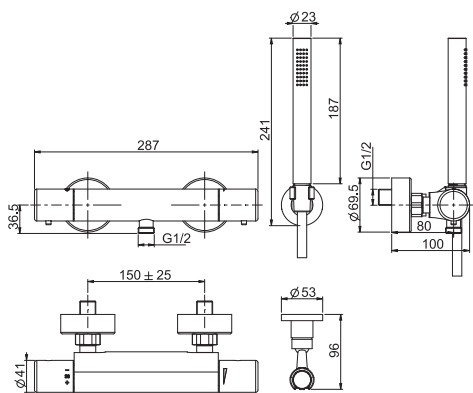

F4275

Exposed thermostatic shower mixer with shower set WITH METAL HANDLES

- n. 2 eccentric couplings 1/2"
- water saving 50%
- handshower with antilimestone nozzles
- shower holder
- COLD BODY
- chromalux flexible hose 1500 mm

Термостатический смеситель внешнего монтажа с душевым комплектом С МЕТАЛЛИЧЕСКИМИ РУЧКАМИ

- 2 подвода воды 1/2 с эксцентриком
- Кнопка ограничения напора на 50%
- Ручной душ с защитой от извести анти-кальк
- держатель для душа
- ХОЛОДНОЕ ТЕЛО
- Гибкий шланг хромалюкс 1500 мм

		€
F4275_ _	CR	517,60
F4275_ _	CN - BS - NS	724,60
F4275_ _	SN - CS	776,30
F4275_ _	HL - ZL - OR	854,00
F4275_ _	HS - ZS - OS	879,90

8

2,9 kg

19 x 38 x 18 cm

SPARE PARTS - Запасные детали

F2288
€ 27,40

F2289
€ 112,20

F4275/1

Exposed thermostatic shower mixer without shower set WITH METAL HANDLES

- n. 2 eccentric couplings 1/2"
- water saving 50%
- COLD BODY