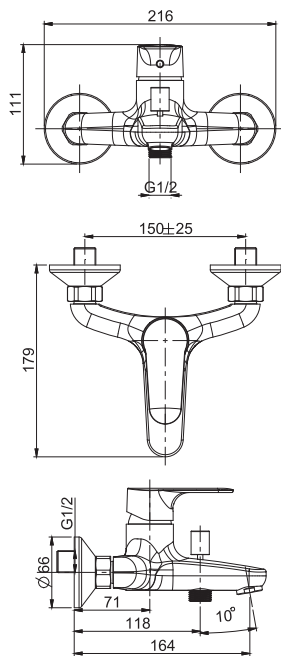

F3834/1

Exposed bath mixer without shower set

- n. 2 eccentric couplings 1/2"
- diverter