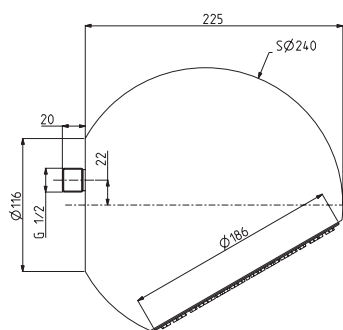

F2340

Wall mounted Sfera brass showerhead

- Ø 200 mm