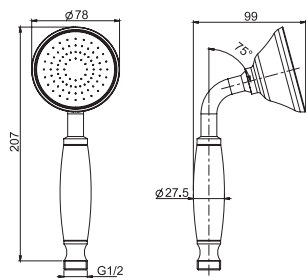

€

F2104_ _	CR	108,50
F2104_ _	SN	162,90
F2104_ _	OR - BR - RA	179,10
F2104_ _	OS	184,60

F5975

Exposed shower set

- exposed part only
- shower holder with water connection
- handshower with antilimestone nozzles
- rain jet
- black flexible 1500 mm