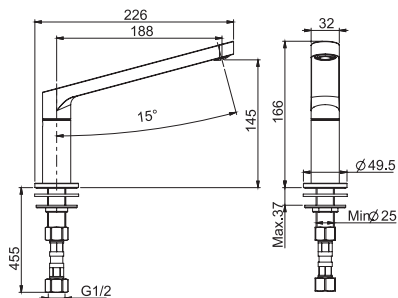

F2457

Deck mounted bath spout

- spout 187 mm
- 1/2" thread