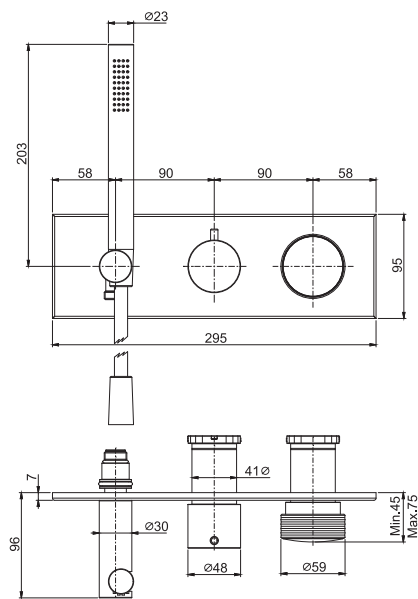

F5619WX2

Single lever bath and shower mixer for concealed installation 2 outlets with shower set

- COVER TO BE ORDERED SEPARATELY
- exposed part only
- shower holder with water connection
- handshower with antilimestone nozzles
- chromalux flexible hose 1500 mm
- built-in part to be ordered separately