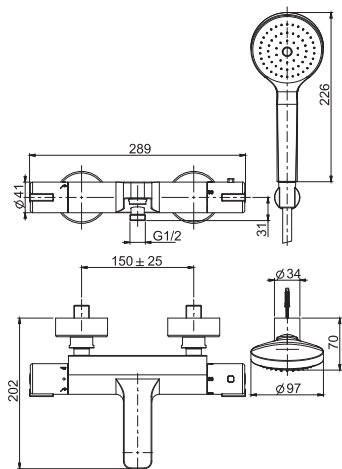

F4074

Exposed thermostatic bath mixer with shower set

- n. 2 eccentric couplings 1/2"
- chromalux flexible hose 1500 mm
- handshower with antilimestone nozzles
- shower holder
- diverter