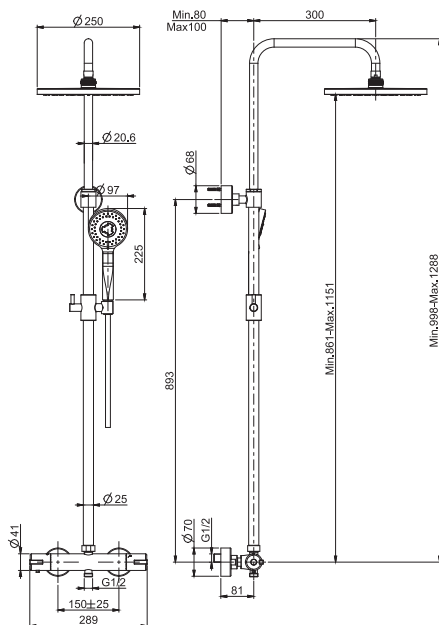

F4885/RP259

Exposed thermostatic shower mixer with shower column, showerhead and shower set

- adjustable height column
- n. 2 eccentric couplings 1/2"
- ABS showerhead Ø 250 mm
- 3 jets ABS handshower with antilimestone nozzles
- **ABS handles**
- chromalux flexible hose 1500 mm
- COLD BODY