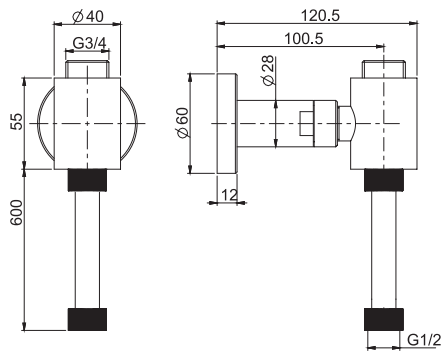

F2124

Column exposed waterconnection

- Chromalux flexible hose 600 mm