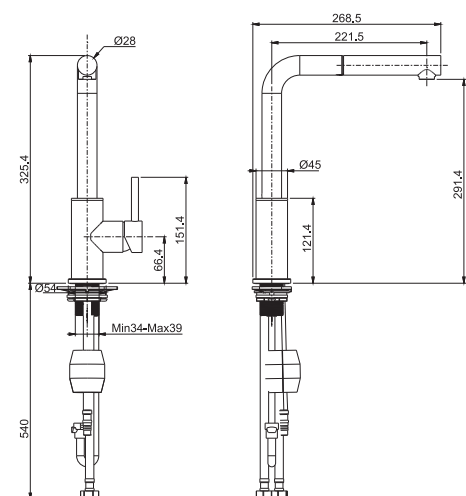

F7025/B

Stainless steel kitchen mixer

- swivel spout
- n. 2 flexible hoses
- extractable handshower