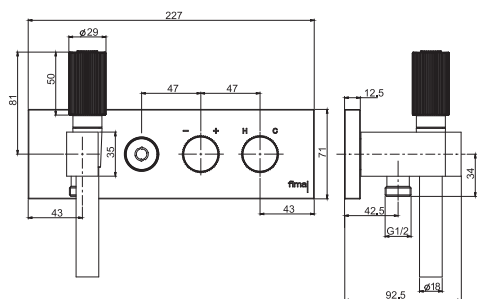

F5979X2

2 outlets built in bath and shower mixer with shower set

- exposed part only
- mechanical mixing handle
- handle for opening and adjusting the flow
- push-button diverter
- handshower with antilimestone nozzles
- shower holder with water connection
- black flexible 1500 mm
- **built-in part to be ordered separately**

Встроенный смеситель для душа 2 источника с душевым комплектом

- только внешняя часть
- механическая ручка для смешивания
- ручка открытия и регулировки потока
- кнопочный переключатель
- Ручной душ с защитой от извести анти-кальк
- держатель для душа с подводом воды
- чёрный шланг 1500 мм.
- **внутренняя часть заказывается отдельно**

		€
F5979X2_ _	CR	582,80
F5979X2_ _	CN - BS - NS	815,90
F5979X2_ _	SN - CS	874,20
F5979X2_ _	HL - ZL - OR	961,60
F5979X2_ _	HS - ZS - OS	990,80

Required item to be ordered separately

Данная позиция обязательно заказывается отдельно

Built-in part

внутренняя часть

€

F4560	474,40

F5959X2

Single lever bath and shower mixer for concealed installation with 2 outlets diverter

- exposed part only
- mechanical mixing handle
- handle for opening and adjusting the flow
- push-button diverter
- **built-in part to be ordered separately**

Встроенный смеситель с переключателем на 2 источника

- только внешняя часть
- механическая ручка для смешивания
- ручка открытия и регулировки потока
- кнопочный переключатель
- **внутренняя часть заказывается отдельно**

€