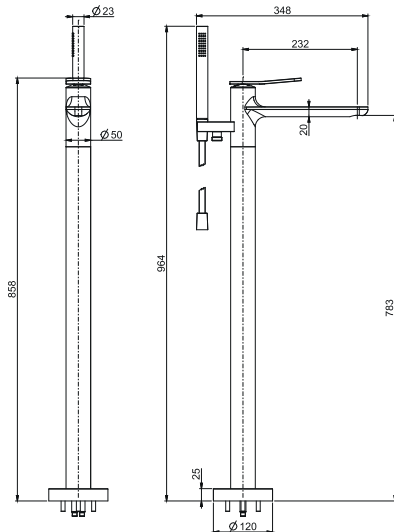

F3804/6N

Floor mounted bath mixer

- height floor/aerator 783 mm
- handshower with antilimestone nozzles
- chromalux flexible hose 1500 mm
- **built-in part to be ordered separately**