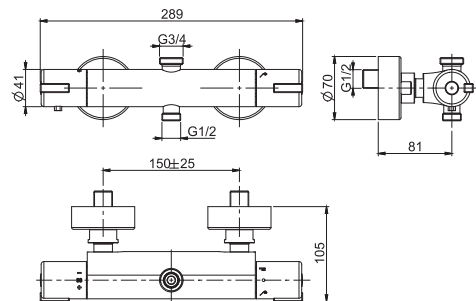

F4085/1

Exposed thermostatic shower mixer without shower set

- n. 2 eccentric couplings 1/2"
- upper outlet only
- lower outlet
- diverter
- COLD BODY