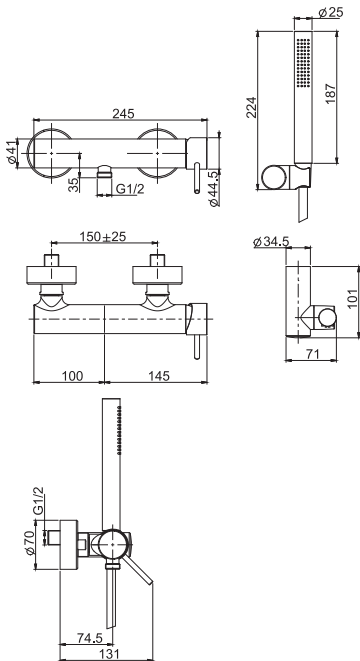

F3035

Exposed shower mixer with shower set

- n. 2 eccentric couplings 1/2"
- handshower with antilimestone nozzles
- shower holder
- chromalux flexible hose 1500 mm