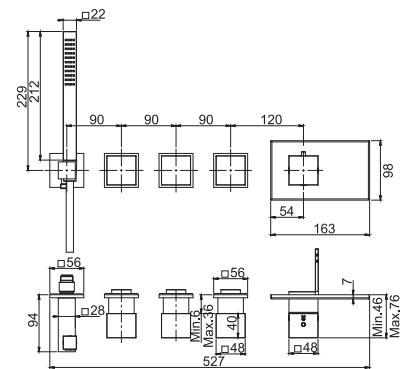

- 3 volume control valves
- shower holder with water connection
- handshower with antilimestone nozzles
- horizontal installation
- chromalux flexible hose 1500 mm
- **built-in part to be ordered separately**