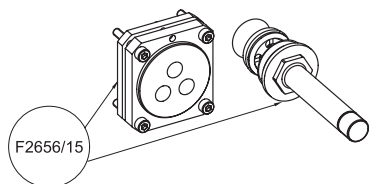

EXTENSIONS | КОМПЛЕКТЫ УДЛИНИТЕЛЕЙ

15 MM EXTENSIONS | КОМПЛЕКТЫ УДЛИНИТЕЛЕЙ 15 MM