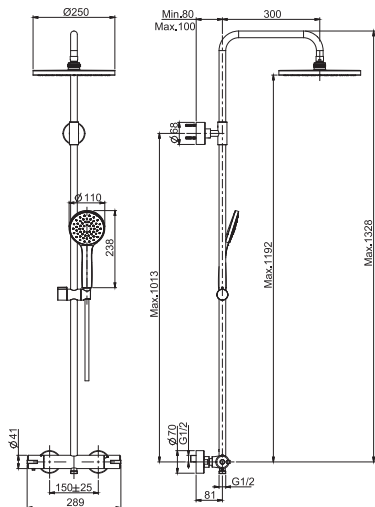

F4905/RP251

Exposed thermostatic shower mixer with shower column, showerhead and shower set

- **cuttable height column**
- n. 2 eccentric couplings 1/2"
- handshower with antilimestone nozzles
- ABS showerhead Ø 250 mm
- **ABS handles**
- chromalux flexible hose 1500 mm
- COLD BODY