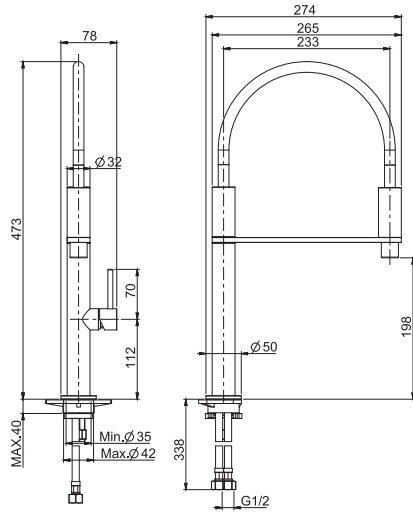

F7047

Kitchen mixer with extractable handshower Flexi

- n. 2 flexible hoses
- brass extractable handshower
- swivel spout
- CR and SN finishing use flexible grey, finishing CN-CS-NS-HL-HS-ZL-ZS use flexible black, finishing BS use flexible white