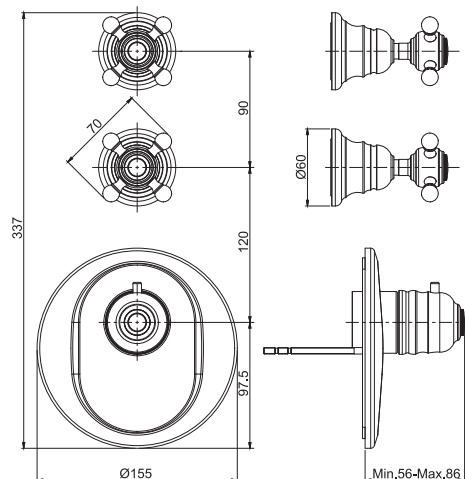

F5113X2

Thermostatic built-in shower mixer

- horizontal or vertical installation
- exposed part only
- 2 volume control valves
- safety stop handle 38°
- **built-in part to be ordered separately**