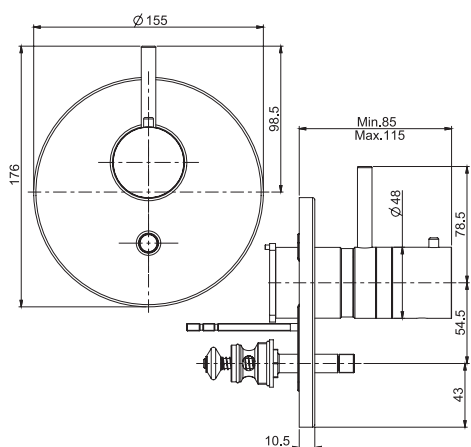

F4039X2

Thermostatic single lever bath/shower mixer for concealed installation

- exposed part only
- diverter
- built-in part to be ordered separately