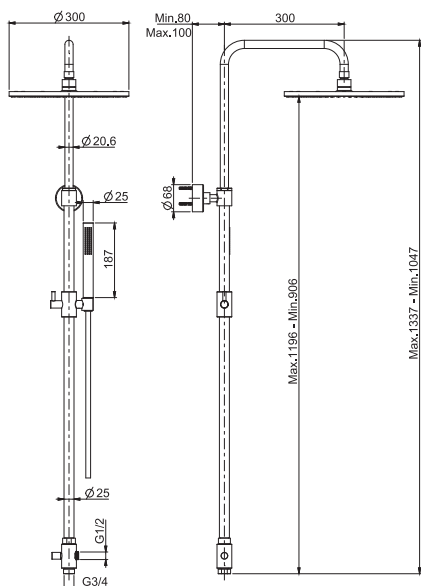

F2120L

Shower column with diverter

- adjustable height column
- brass showerhead Ø 300 mm
- handshower with antilimestone nozzles
- chromalux flexible hose 1500 mm