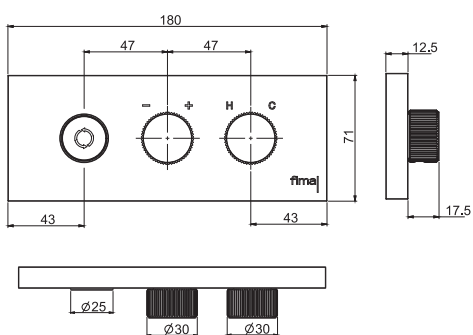

F5959X2S

Outdoor stainless steel mixer for concealed installation with two outlets diverter

- exposed part only
- mechanical mixing handle
- handle for opening and adjusting the flow
- push-button diverter
- **built-in part to be ordered separately**