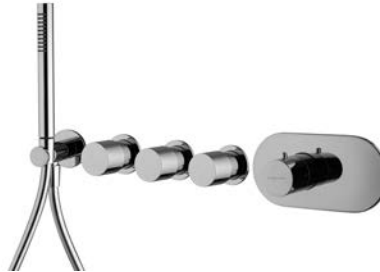

Встроенный Термостатический Смеситель для душа/ванны на три потребителя

- 3 клапана контроля
- держатель для душа с подводом воды
- Ручной душ с защитой от извести анти-кальк
- установка горизонтально
- Гибкий шланг хромалюкс 1500 мм
- **внутренняя часть заказывается отдельно**