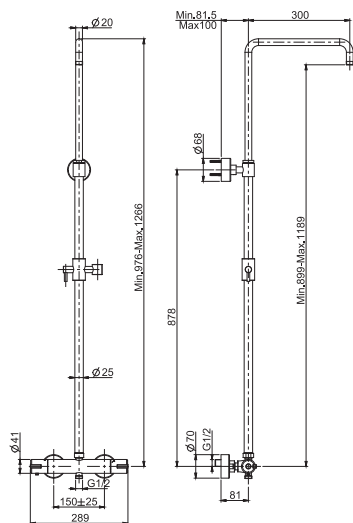

F4085S

Exposed thermostatic shower mixer with shower column

- adjustable height column
- n. 2 eccentric couplings 1/2"
- diverting handle
- **ABS handles**
- COLD BODY