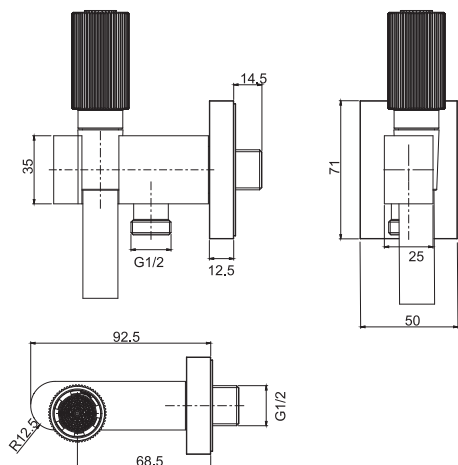

€

F2104_ _	CR	108,50
F2104_ _	SN	162,90
F2104_ _	OR - BR - RA	179,10
F2104_ _	OS	184,60

F5975

Exposed shower set

- exposed part only
- shower holder with water connection
- handshower with antilimestone nozzles
- rain jet
- black flexible 1500 mm