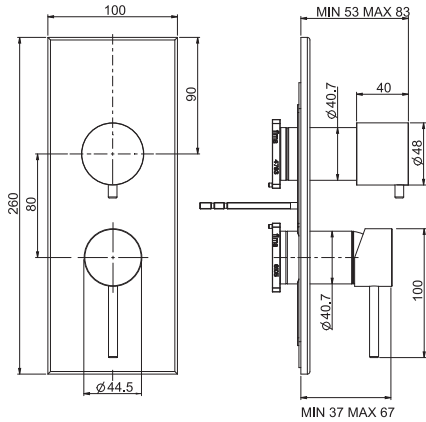

F3079X6

Built-in mixer with 2/3 outlets diverter

- exposed part only
- 2/3 outlets diverter
- **built-in part to be ordered separately**