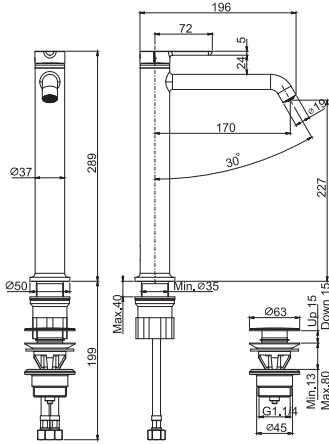

F3111/H

Sleeve basin mixer

- n. 2 flexible hoses
- maximum flow rate at 3 bar: 5 l/m
- 1"1/4 brass click clack waste
- **this product is available without waste (see page 18)**