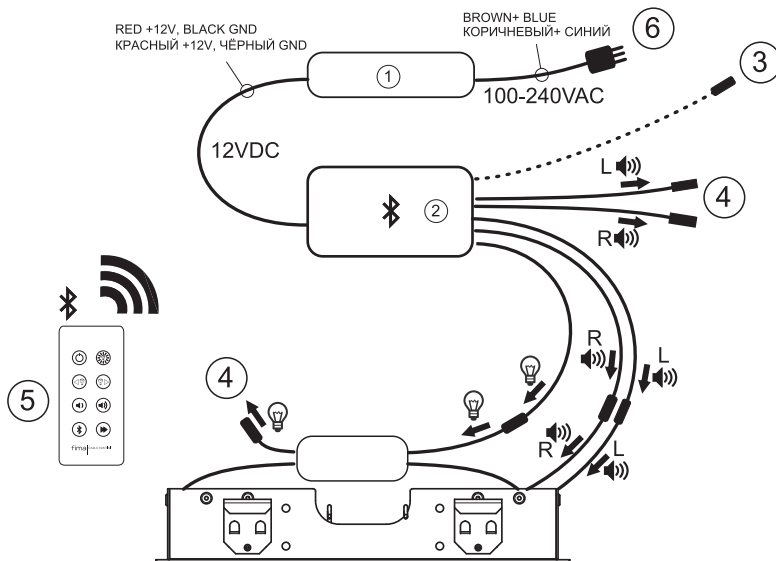

1. **POWER SUPPLY**
   БЛОК ПИТАНИЯ
2. **ELECTRONIC CONTROL UNIT**
   ЦЕНТРАЛЬНЫЙ БЛОК
3. **NOT CONNECT**
   (PROVIDED FOR FUTURE EXPANSIONS)
   НЕ СОЕДИНЯТЬ
   (ПРЕДНАЗНАЧЕННО ДЛЯ ПОСЛЕДУЮЩЕГО РАЗЪЕМА)
4. **CONNECTION TO ANOTHER MODULAR SHOWERHEAD**
   СОЕДИНЕНИЕ К ДРУГОМУ ВЕРХНЕМУ ДУШУ MODULAR
5. **REMOTE CONTROL**
   ПУЛЬТ УПРАВЛЕНИЯ
6. **PLUG (NOT SUPPLIED)**
   ВИЛКА (НЕ ПОСТАВЛЯЕТСЯ)

Required item to be ordered separately

Control Unit

- chromotherapy control with remote control
- audio bluetooth connection/ playlist selection

NOTE: one control unit connect until 2 F2820 showerheads and until 4 F2825 showerheads

Данная позиция обязательно заказывается отдельно

Блок контроля

- контроль хромотерапии с помощью пульта
- совмещение аудио/bluetooth (выбор музыки)

Внимание: Блок контроля может осуществлять управление до 2 душей F2820 и до 4 душей F2825

	€
F2801	973,50