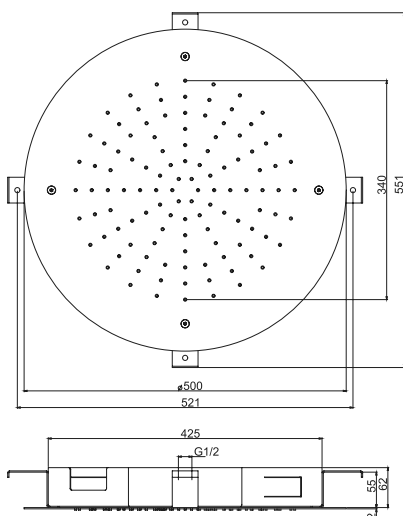

Потолочный душ из нержавеющей стали

- Ø 500 мм
- анти-кальк диффузоры

		€
F2426__	CR	1.843,70
F2426__	CN - BS - NS	2.581,20
F2426__	SN - CS	2.765,70
F2426__	HL - ZL - OR	3.042,20
F2426__	HS - ZS - OS	3.134,40