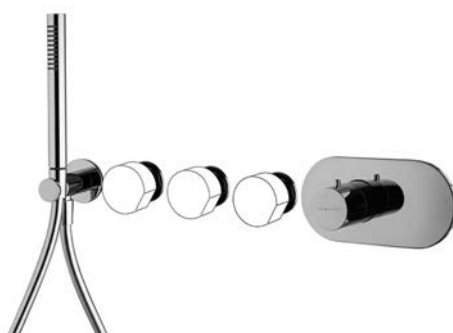

F3178X3

Built-in single lever bath/shower mixer with three outlets

- **HANDLES SOLD SEPARATELY**
- shower holder with water connection
- 3 volume control valves
- handshower with antilimestone nozzles
- chromalux flexible hose 1500 mm

TO COMPLETE THIS PRODUCT PLEASE ORDER NR. 3 HANDLES S2

- **built-in part to be ordered separately**

Встроенный Термостатический Смеситель для душа/ванны на три потребителя

- **РУЧКИ ПРОДАЮТСЯ ОТДЕЛЬНО**
- держатель для душа с подводом воды
- 3 клапана контроля
- Ручной душ с защитой от извести анти-кальк
- Гибкий шланг хромалюкс 1500 мм

ЧТОБЫ УКОМПЛЕКТОВАТЬ ЭТО ИЗДЕЛИЕ ЗАКАЖИТЕ 3 РУЧКИ S2

- **внутренняя часть заказывается отдельно**

		€
F3178X3_ _	CR	772,60
F3178X3_ _	CN - BS - NS	1.081,60
F3178X3_ _	SN - CS	1.158,90
F3178X3_ _	HL - ZL - OR	1.274,80
F3178X3_ _	HS - ZS - OS	1.313,50

SPARE PARTS - Запасные детали

F2042AF
€ 27,40

F2471
€ 190,40

Required item to be ordered separately	Данная позиция обязательно заказывается отдельно		€
Handle S2	ручка S2		
To choose the glass finish see page 73 . Example:	Для выбора покрытия стекла смотрите страницу 73 . Например:		
S2V01 POLISHED GLASS AND METALLIC CHROME HANDLE	S2V01 РУЧКА ГЛЯНЦЕВОЕ СТЕКЛО МЕТАЛЛИЗИРОВАННЫЙ ХРОМ		
S2VS01 SATIN GLASS AND METALLIC CHROME HANDLE	S2VS01 РУЧКА САТИНИРОВАННОЕ СТЕКЛО МЕТАЛЛИЗИРОВАННЫЙ ХРОМ		
		S2_ _	CR 106,50
		S2_ _	CN - BS - NS 149,10
		S2_ _	SN - CS 159,80
		S2_ _	ZL - OR - HL 175,70
		S2_ _	ZS - OS - HS 181,00
		S2_ _	CE - LS - LC 224,20
		S2_ _	V_ _ 225,60
		S2_ _	VS_ _ 232,20

Required item to be ordered separately	Данная позиция обязательно заказывается отдельно		€
Built-in part	внутренняя часть		
		THERMOSTATIC VERSION ТЕРМОСТАТ	
		F2463/1	1.244,10
		MECHANICAL VERSION МЕХАНИЧЕСКОЕ УПРАВЛЕНИЕ	
		F2463/1M	1.244,10