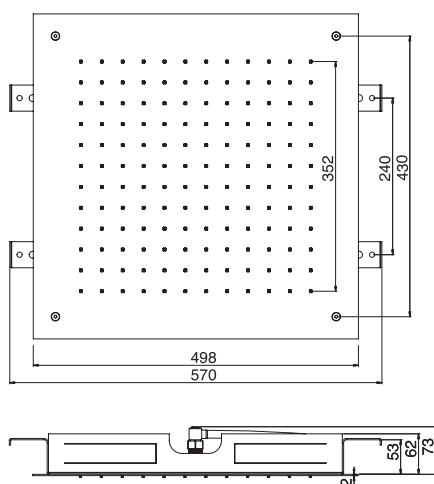

Потолочный душ из нержавеющей стали

- 500x500 мм
- анти-кальк диффузоры

		€
F2425__	CR	2.147,80
F2425__	CN - BS - NS	3.006,80
F2425__	SN - CS	3.221,60
F2425__	HL - ZL - OR	3.543,80
F2425__	HS - ZS - OS	3.651,20

F2426

Ceiling mounted stainless steel showerhead

- Ø 500 mm
- anti-limestone nozzles