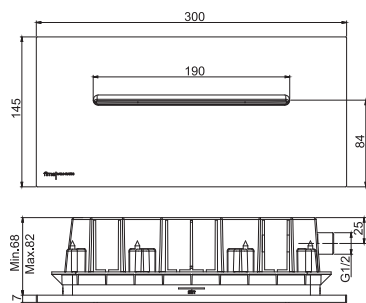

F2782

Waterfall stainless steel wall-mounted spout

Каскад пристенный встраиваемый из нержавеющей стали

€

F2782_ _	CR	1.008,30