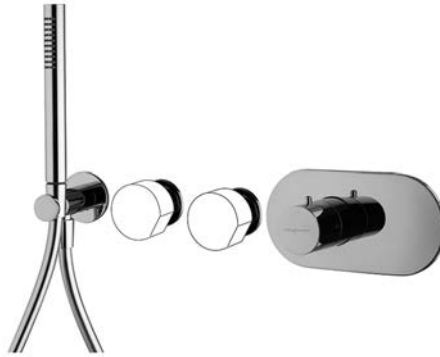

Встроенный Термостатический Смеситель для душа/ванны на два потребителя

• РУЧКИ ПРОДАЮТСЯ ОТДЕЛЬНО

- 2 запорных вентиля
- держатель для душа с подводом воды
- Ручной душ с защитой от извести анти-кальк
- Гибкий шланг хромалюкс 1500 мм
- **внутренняя часть заказывается отдельно**

ЧТОБЫ УКОМПЛЕКТОВАТЬ ЭТО ИЗДЕЛИЕ ЗАКАЖИТЕ 2 РУЧКИ S2