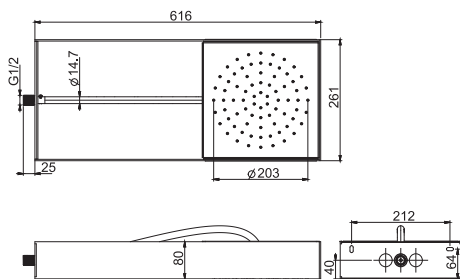

F2991B

Wall mounted Moove showerhead with white frame

- white matt frame in stainless steel
- tube in clear silicone
- sliding module for water supply
- rain jet
- easy clean system
- the different finishings refer to the sliding module for water supply

Верхний душ Мооув настенного монтажа в белой матовой раме

- Панель из нержавеющей стали окрашенной в белый
- передвигивной модуль подачи воды
- шланг из прозрачного силикона
- ливневая струя
- система лёгкой очистки
- различные варианты покрытий относятся к модулю подачи воды

		€
F2991B_ _	CR - INOX	863,30