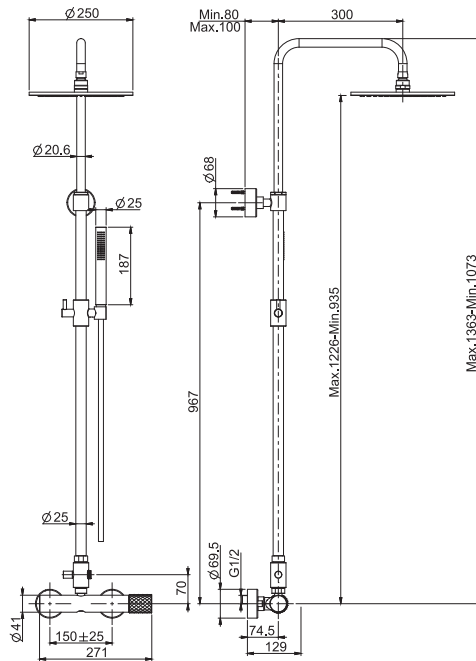

F3035T/2

Shower column with showerhead and shower set

- adjustable height column
- n. 2 eccentric couplings 1/2"
- handshower with antilimestone nozzles
- brass showerhead Ø 250 mm with antilimestone nozzles
- diverter
- chromalux flexible hose 1500 mm

Смеситель для душа с душевой стойкой и верхним душем и душевым комплектом

- регулируемая высота
- 2 подвода воды 1/2 с эксцентриком
- Ручной душ с защитой от извести анти-кальк
- Верхний душ из латуни с защитой анти-кальк Ø 250 mm
- переключатель
- Гибкий шланг хромалюкс 1500 мм

G COLLECTION		€
F3035T/2G_ _	CR	1.469,80
F3035T/2G_ _	CN - BS - NS	2.057,70
F3035T/2G_ _	SN - CS	2.204,80
F3035T/2G_ _	ZL - HL - OR	2.425,20
F3035T/2G_ _	ZS - HS - OS	2.498,70

V COLLECTION		€
F3035T/2V_ _	CR	1.509,30
F3035T/2V_ _	CN - BS - NS	2.113,00
F3035T/2V_ _	SN - CS	2.263,90
F3035T/2V_ _	ZL - HL - OR	2.490,30
F3035T/2V_ _	ZS - HS - OS	2.565,80

X COLLECTION		€
F3035T/2X_ _	CR	1.601,30
F3035T/2X_ _	CN - BS - NS	2.241,90
F3035T/2X_ _	SN - CS	2.402,00
F3035T/2X_ _	ZL - HL - OR	2.642,20
F3035T/2X_ _	ZS - HS - OS	2.722,30

SPARE PARTS - Запасные детали

F2036/1
€ 51,80