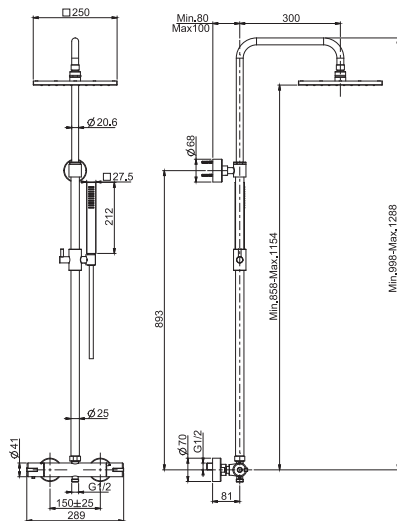

F4885/QP255

Exposed thermostatic shower mixer with shower column, showerhead and shower set

- adjustable height column
- n. 2 eccentric couplings 1/2"
- anti limestone ABS showerhead 250x250mm
- handshower with antilimestone nozzles
- water saving 50%
- **ABS handles**
- chromalux flexible hose 1500 mm
- COLD BODY