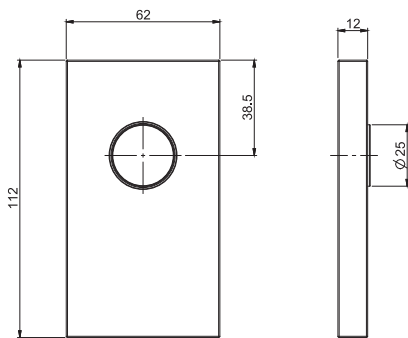

Кнопка on/off Switch

- только внешняя часть
- Кнопка для открытия/закрытия воды
- **продукт F5921 заказывается отдельно**
- **внутренняя часть заказывается отдельно**

		€
F5922_ _	CR	210,80
F5922_ _	CN - BS - NS	295,10
F5922_ _	SN - CS	316,30
F5922_ _	HL - ZL - OR	347,90
F5922_ _	HS - ZS - OS	358,50

Required item to be ordered separately

Built-in part

Данная позиция обязательно заказывается отдельно

внутренняя часть

F4020		264,90