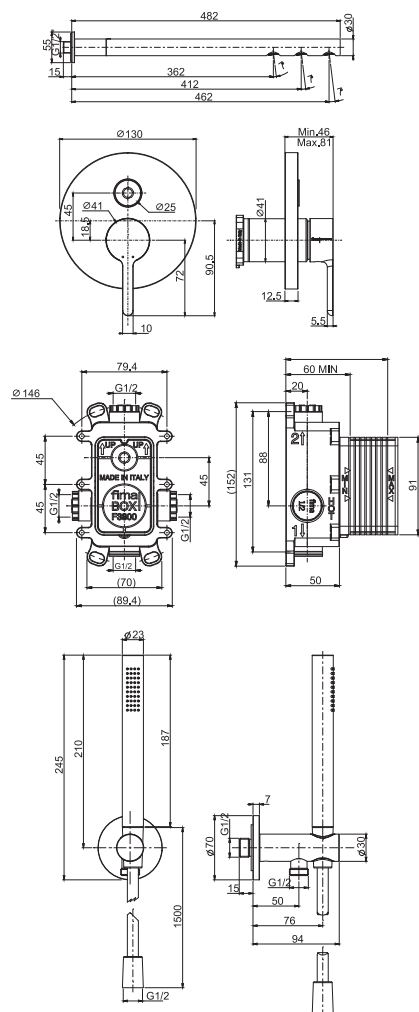

F3119E2SWT3S6N

2 outlets shower set

Still shower head 3 rain jets

Single lever bath/shower mixer for concealed installation

- chromalux flexible hose 1500 mm
- shower holder with water connection
- push-button diverter

Exposed shower set

- handshower with antilimestone nozzles

Built-in part F3800 included

Душевой комплект на 2 источника

Верхний душ с 3 режимами

Встроенный смеситель с переключателем на 2 источника

- Гибкий шланг хромалюкс 1500 мм
- держатель для душа с подводом воды
- кнопочный переключатель

Душевой комплект

- Ручной душ с защитой от извести анти-кальк

внутренняя F3800

€

F3119E2SWT3S6N_ _ CR	1.069,10
F3119E2SWT3S6N_ _ CN - BS - NS	1.496,80
F3119E2SWT3S6N_ _ SN - CS	1.603,70
F3119E2SWT3S6N_ _ HL - ZL	1.764,10
F3119E2SWT3S6N_ _ HS - ZS	1.817,50