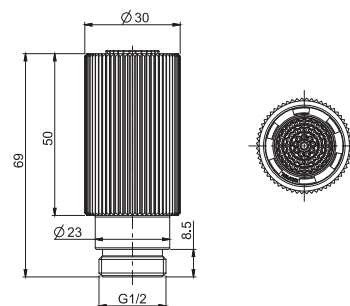

F5928

Brass handshower

- rain jet