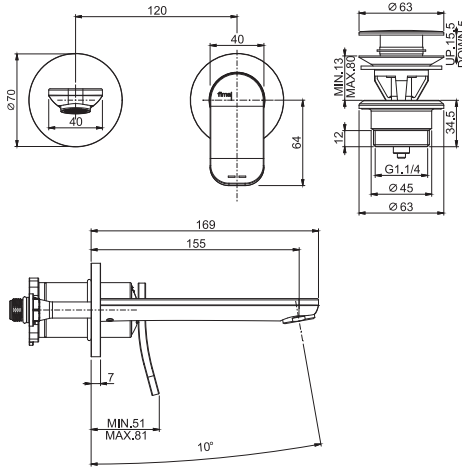

F3821WX8

Wall mounted wash basin mixer

- exposed part only
- spout 150 mm
- maximum flow rate at 3 bar: 5 l/m
- 1"1/4 brass click clack waste
- metal plates
- **built-in part to be ordered separately**