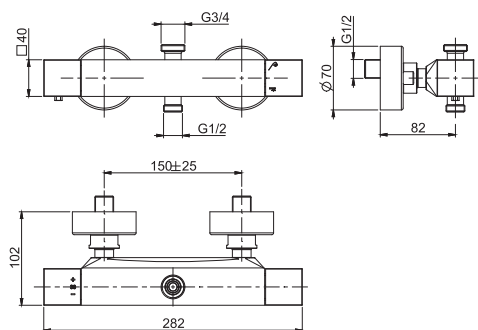

F4255/1

Exposed thermostatic shower mixer without shower set WITH METAL HANDLES

- n. 2 eccentric couplings 1/2"
- diverting handle
- upper outlet only
- lower outlet
- COLD BODY