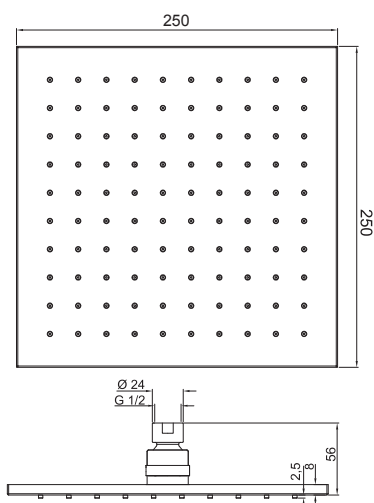

F2630/2

Brass showerhead

- 250x250 mm

Верхний душ из латуни

- 250x250 mm

€

F2630/2_ _	CR	335,60
F2630/2_ _	CN - BS - NS	469,80
F2630/2_ _	SN - CS	503,50
F2630/2_ _	HL - ZL - OR	553,70
F2630/2_ _	HS - ZS - OS	570,50