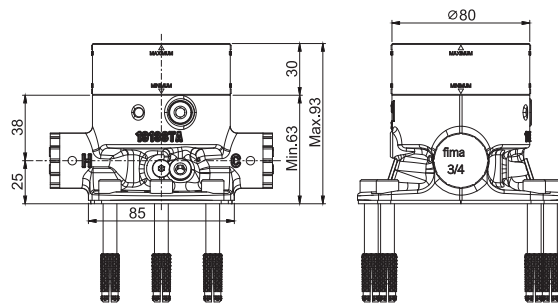

F3020

FIMALAB DESIGN

Built in body for floor mounted basin and bath mixers

- horizontal and parallel inlets G 1/2"
- built-in depth 63mm / built-in tolerance 30 mm

ВНУТРЕННЯЯ ЧАСТЬ

- Входы G 1/2" горизонтально и параллельно
- Глубина встраивания 63 мм / Регулировка встраивания 30 мм

CODE | КОД

F3020

€

539,70