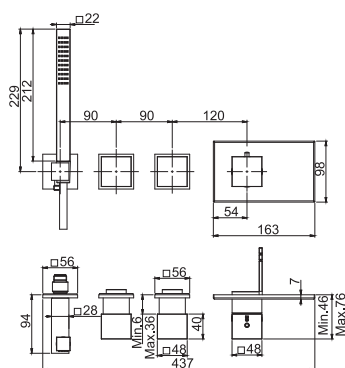

- 2 volume control valves
- shower holder with water connection
- handshower with antilimestone nozzles
- horizontal installation
- chromalux flexible hose 1500 mm
- **built-in part to be ordered separately**