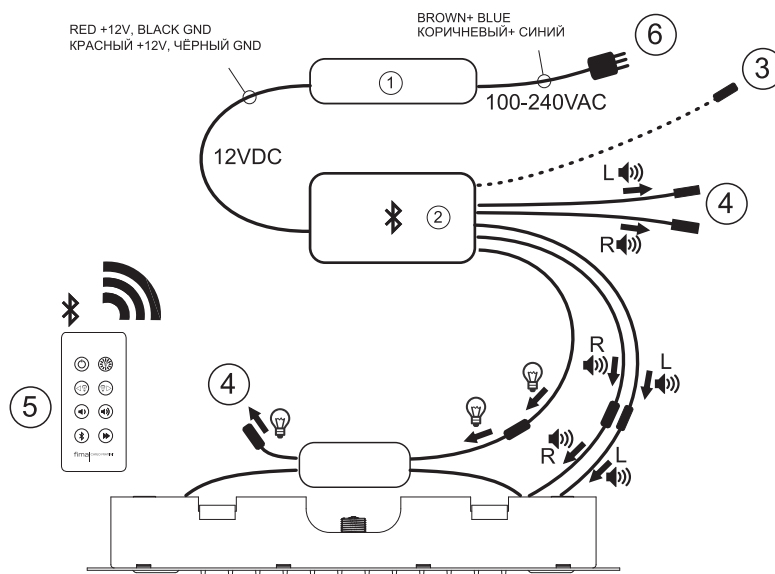

F2902

Harmonia Ceiling mounted stainless steel showerhead with LED for chromotherapy

- 500x500 mm
- chromotherapy control with remote control
- anti-limestone nozzles
- 6 mist Sprays
- audio bluetooth connection/ playlist selection
- control unit F2801 included
- rain jet
- 8 colors RGB LED Lights for chromotherapy

Потолочный душ из нержавеющей стали Harmonia с LED подсветкой для хромотерапии

- 500x500 мм
- контроль хромотерапии с помощью пульта
- анти-кальк диффузоры
- 6 форсунок для мелкого распыления воды
- совмещение аудио/bluetooth (выбор музыки)
- Блок контроля F2801
- ливневая струя
- LED подсветка для хромотерапии, доступны 8 цветов

€

F2902_ _	CR	5.535,40
F2902_ _	CN - BS - NS	7.749,60
F2902_ _	SN - CS	8.303,20
F2902_ _	HL - ZL - OR	9.133,50
F2902_ _	HS - ZS - OS	9.410,20

1. **POWER SUPPLY**
   БЛОК ПИТАНИЯ
2. **ELECTRONIC CONTROL UNIT**
   ЦЕНТРАЛЬНЫЙ БЛОК
3. **NOT CONNECT**
   (PROVIDED FOR FUTURE EXPANSIONS)
   НЕ СОЕДИНЯТЬ
   (ПРЕДНАЗНАЧЕННО ДЛЯ ПОСЛЕДУЮЩЕГО
   РАЗЪЕМА)
4. **CONNECTION TO ANOTHER
   HARMONIA SHOWERHEAD**
   СОЕДИНЕНИЕ К ДРУГОМУ
   ВЕРХНЕМУ ДУШУ HARMONIA
5. **REMOTE CONTROL**
   ПУЛЬТ УПРАВЛЕНИЯ
6. **PLUG (NOT SUPPLIED)**
   ВИЛКА (НЕ ПОСТАВЛЯЕТСЯ)