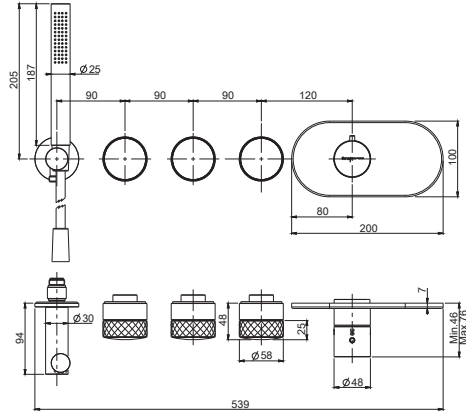

F5628X3

Built-in single lever bath/shower mixer with three outlets Texture Collection

- 3 volume control valves
- shower holder with water connection
- handshower with antilimestone nozzles
- horizontal installation
- chromalux flexible hose 1500 mm
- **built-in part to be ordered separately**