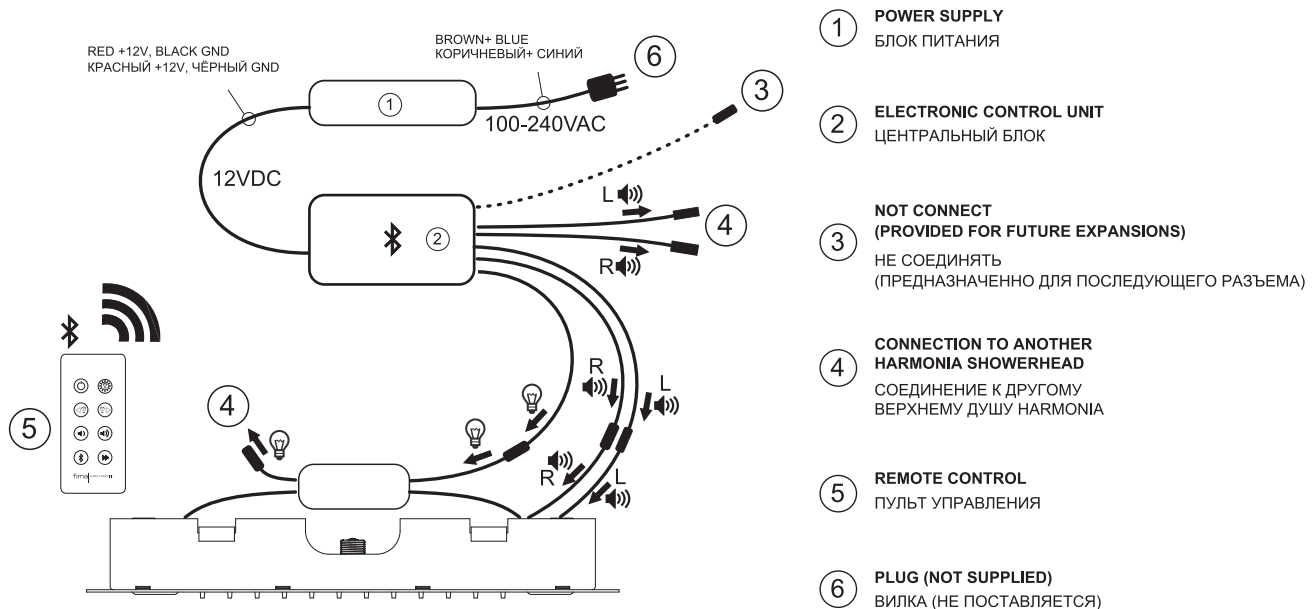

F2900

Harmonia Ceiling mounted stainless steel showerhead with LED for chromotherapy

- 950x950 mm
- chromotherapy control with remote control
- bluetooth audio system
- anti-limestone nozzles
- 2 cascade flows
- audio bluetooth connection/ playlist selection
- n. 8 mist Sprays
- rain jet
- 8 colors RGB LED Lights for chromotherapy
- control unit F2801 included

ARTICLE EXCLUSIVELY MATCHED TO BUILT-IN BODY F2464

FOR PROPER FUNCTIONING THIS SHOWER HEAD REQUIRES A MINIMUM FLOW RATE OF 42 L/MINUTE WITH PRESSURE AT 3 BAR PRESSURE

Потолочный душ из нержавеющей стали Harmonia с LED подсветкой для хромотерапии

- 950x950 мм
- контроль хромотерапии с помощью пульта
- встроено аудио устройство
- анти-кальк диффузоры
- 2 каскада
- совмещение аудио/bluetooth (выбор музыки)
- 8 форсунок для мелкого распыления воды
- ливневая струя
- LED подсветка для хромотерапии, доступны 8 цветов
- Блок контроля F2801

Артикул совместим только с внутренней частью F2464

Для оптимального функционирования этого верхнего душа требуется минимальный напор воды 42 л/мин и давление 3 бар

		€
F2900_ _	CR	10.505,10