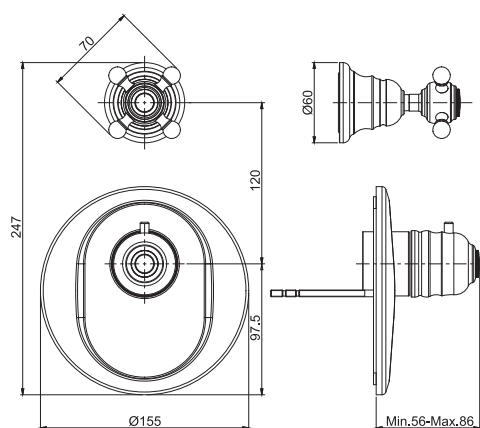

F5113X1

Thermostatic built-in shower mixer

- horizontal or vertical installation
- exposed part only
- volume control valve
- safety stop handle 38°
- **built-in part to be ordered separately**