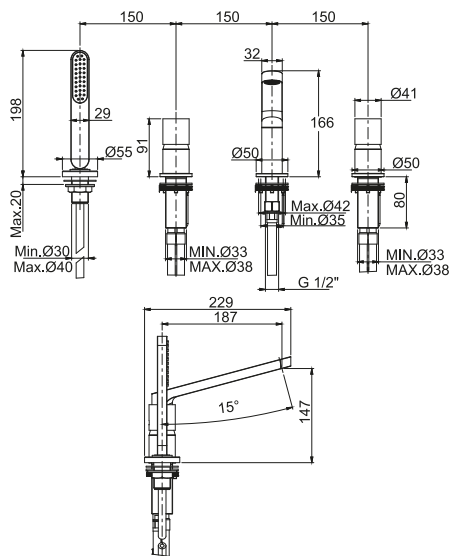

F4174N

Deck mounted bath mixer

- double mixer
- spout 187 mm
- shower holder
- handshower with antilimestone nozzles
- CN, CS and SN finishes use handshower F2067OT
- 1500 mm nylon flexible hose