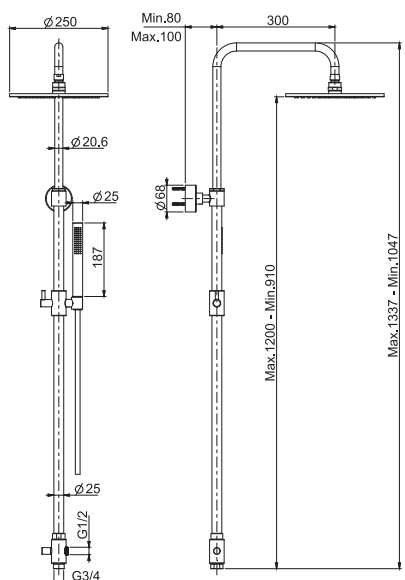

F2120

Shower column with diverter

- adjustable height column
- brass showerhead Ø 250 mm
- handshower with antilimestone nozzles
- chromalux flexible hose 1500 mm