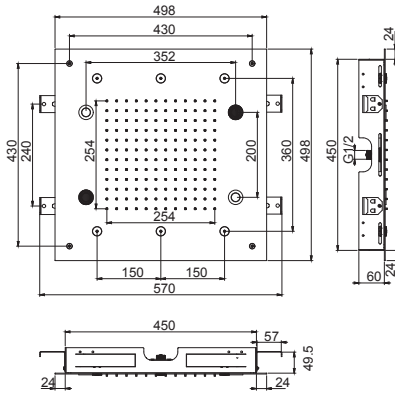

F2902

Harmonia Ceiling mounted stainless steel showerhead with LED for chromotherapy

- 500x500 mm
- chromotherapy control with remote control
- anti-limestone nozzles
- 6 mist Sprays
- audio bluetooth connection/ playlist selection
- control unit F2801 included
- rain jet
- 8 colors RGB LED Lights for chromotherapy

Потолочный душ из нержавеющей стали Harmonia с LED подсветкой для хромотерапии

- 500x500 мм
- контроль хромотерапии с помощью пульта
- анти-кальк диффузоры
- 6 форсунок для мелкого распыления воды
- совмещение аудио/bluetooth (выбор музыки)
- Блок контроля F2801
- ливневая струя
- LED подсветка для хромотерапии, доступны 8 цветов

€

F2902_ _	CR	5.535,40
F2902_ _	CN - BS - NS	7.749,60
F2902_ _	SN - CS	8.303,20
F2902_ _	HL - ZL - OR	9.133,50
F2902_ _	HS - ZS - OS	9.410,20

1. **POWER SUPPLY**
   БЛОК ПИТАНИЯ
2. **ELECTRONIC CONTROL UNIT**
   ЦЕНТРАЛЬНЫЙ БЛОК
3. **NOT CONNECT**
   (PROVIDED FOR FUTURE EXPANSIONS)
   НЕ СОЕДИНЯТЬ
   (ПРЕДНАЗНАЧЕННО ДЛЯ ПОСЛЕДУЮЩЕГО
   РАЗЪЕМА)
4. **CONNECTION TO ANOTHER
   HARMONIA SHOWERHEAD**
   СОЕДИНЕНИЕ К ДРУГОМУ
   ВЕРХНЕМУ ДУШУ HARMONIA
5. **REMOTE CONTROL**
   ПУЛЬТ УПРАВЛЕНИЯ
6. **PLUG (NOT SUPPLIED)**
   ВИЛКА (НЕ ПОСТАВЛЯЕТСЯ)