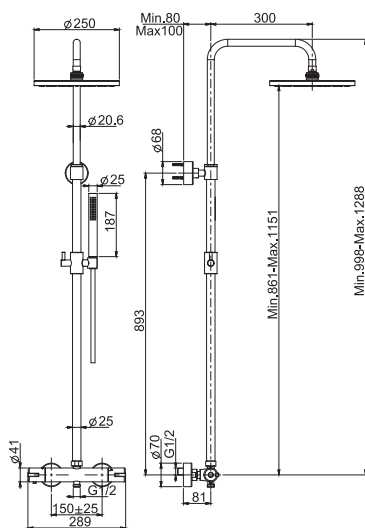

F4885/RP253

Exposed thermostatic shower mixer with shower column, showerhead and shower set

- adjustable height column
- n. 2 eccentric couplings 1/2"
- handshower with antilimestone nozzles
- ABS showerhead $\varnothing$ 250 mm
- **ABS handles**
- chromalux flexible hose 1500 mm
- COLD BODY