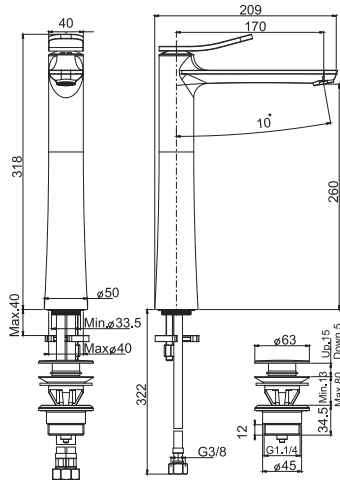

F3801/H

Sleeve basin mixer

- n. 2 flexible hoses
- maximum flow rate at 3 bar: 5 l/m
- 1"1/4 brass click clack waste
- **this product is available without waste (see page 18)**