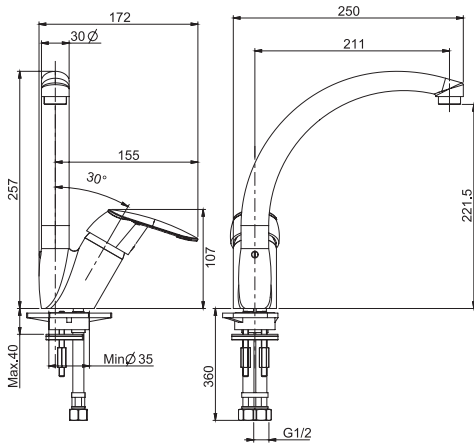

F3207/2

Kitchen mixer

- n. 2 flexible hoses
- swivel spout