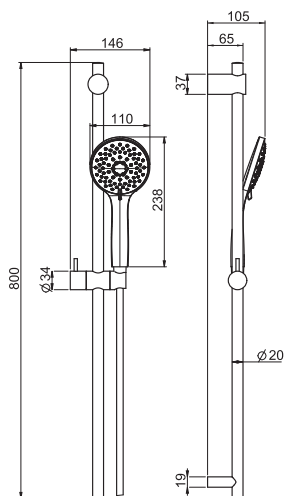

F2444

Brass sliding rail

- adjustable height
- 3 jets ABS handshower with antilimestone nozzles
- chromalux flexible hose 1500 mm