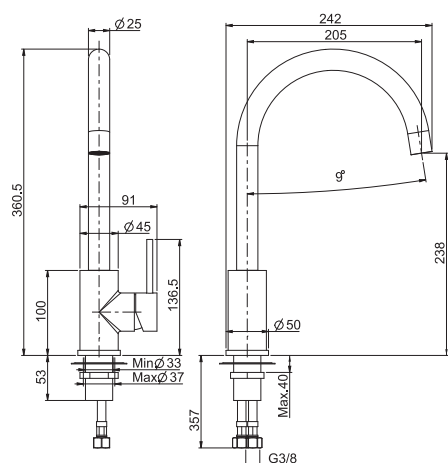

F7057/B

Stainless steel kitchen mixer

- swivel spout
- n. 2 flexible hoses