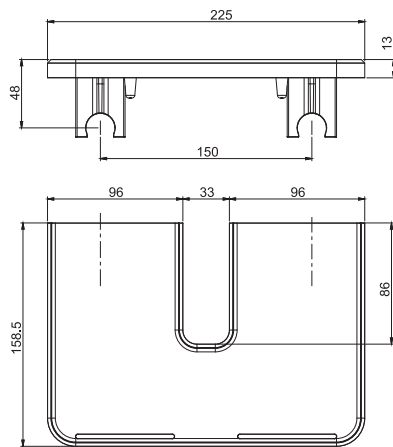

F2899

Shower column shelf

- to be combined with all thermostatic shower columns with round pipe and F3155S and F3255S