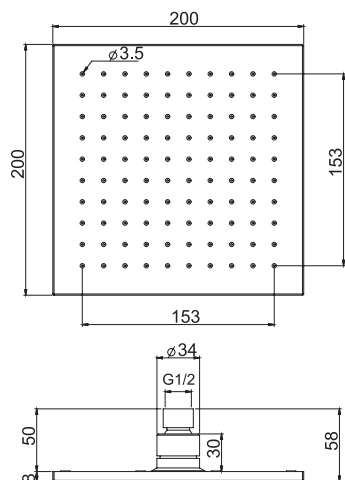

F2620/2

Brass showerhead

- 200x200 mm

Верхний душ из латуни

- 200x200 мм

€

F2620/2_ _	CR	218,50

F2224/2

Brass showerhead

- Ø 300 mm