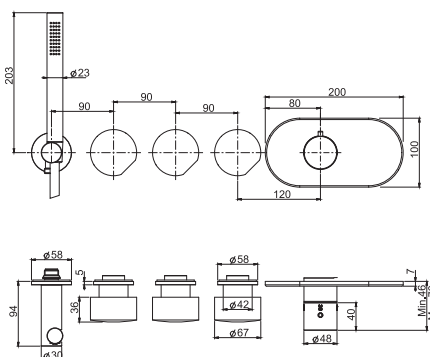

F3178X3

Built-in single lever bath/shower mixer with three outlets

- **HANDLES SOLD SEPARATELY**
- shower holder with water connection
- 3 volume control valves
- handshower with antilimestone nozzles
- chromalux flexible hose 1500 mm

TO COMPLETE THIS PRODUCT PLEASE ORDER NR. 3 HANDLES S2

- **built-in part to be ordered separately**

Встроенный Термостатический Смеситель для душа/ванны на три потребителя

- **РУЧКИ ПРОДАЮТСЯ ОТДЕЛЬНО**
- держатель для душа с подводом воды
- 3 клапана контроля
- Ручной душ с защитой от извести анти-кальк
- Гибкий шланг хромалюкс 1500 мм

ЧТОБЫ УКОМПЛЕКТОВАТЬ ЭТО ИЗДЕЛИЕ ЗАКАЖИТЕ 3 РУЧКИ S2

- **внутренняя часть заказывается отдельно**

		€
F3178X3_ _	CR	772,60
F3178X3_ _	CN - BS - NS	1.081,60
F3178X3_ _	SN - CS	1.158,90
F3178X3_ _	HL - ZL - OR	1.274,80
F3178X3_ _	HS - ZS - OS	1.313,50

SPARE PARTS - Запасные детали

F2042AF
€ 27,40

F2471
€ 190,40

Required item to be ordered separately	Данная позиция обязательно заказывается отдельно		€
Handle S2	ручка S2		
To choose the glass finish see page 73 . Example:	Для выбора покрытия стекла смотрите страницу 73 . Например:		
S2V01 POLISHED GLASS AND METALLIC CHROME HANDLE	S2V01 РУЧКА ГЛЯНЦЕВОЕ СТЕКЛО МЕТАЛЛИЗИРОВАННЫЙ ХРОМ		
S2VS01 SATIN GLASS AND METALLIC CHROME HANDLE	S2VS01 РУЧКА САТИНИРОВАННОЕ СТЕКЛО МЕТАЛЛИЗИРОВАННЫЙ ХРОМ		
		S2_ _	CR 106,50
		S2_ _	CN - BS - NS 149,10
		S2_ _	SN - CS 159,80
		S2_ _	ZL - OR - HL 175,70
		S2_ _	ZS - OS - HS 181,00
		S2_ _	CE - LS - LC 224,20
		S2_ _	V_ _ 225,60
		S2_ _	VS_ _ 232,20

Required item to be ordered separately	Данная позиция обязательно заказывается отдельно		€
Built-in part	внутренняя часть		
		THERMOSTATIC VERSION ТЕРМОСТАТ	
		F2463/1	1.244,10
		MECHANICAL VERSION МЕХАНИЧЕСКОЕ УПРАВЛЕНИЕ	
		F2463/1M	1.244,10